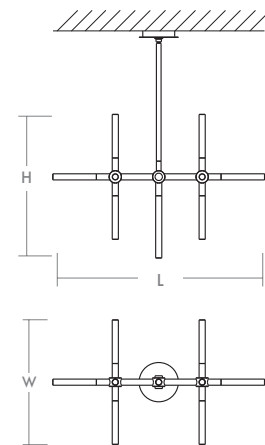

TALI Chandelier

3-603-xx

oxygen

FIXTURE TYPE _____ LOCATION _____
 PROJECT _____ DATE _____

-24 Satin Nickel

-40 Aged Brass

LIGHT SOURCE	LED Arrays, 3000K, CRI 90
LUMINAIRE POWER	29.5W at 120V
RATED LIFE	50000 hr RL
OPTIONAL COLOR TEMPERATURES	3000K Only
LUMEN OUTPUT	Delivered: 834 lm (LM-79)
INPUT VOLTAGE	120V AC, 60Hz
DRIVER OUTPUT	720mA, 26W max power
DIMMING	TRIAC Dimming
CONSTRUCTION	Cold Rolled Steel Housing and Canopy
DIFFUSER	- Clear Bubble Acrylic
FINISHES	Satin Nickel (-24), Aged Brass (-40)
MOUNTING	4" Octagonal J-Box
STANDARDS	ETL Damp listed, Conforms to UL STD 1598, Certified CAN/CSA STD C22.2 No 250.0.

DIMENSIONS

- Dia. Canopy:** 6.69"
 - W. Fixture:** 20.00"
 - L. Fixture:** 34.00"
 - H. Fixture:** 23.125"
- Supplied with 2-8", 2-12", and 3-16" stems to customize hanging height

Note: Canopy swivel allows up to a 22° slope

Order example for standard fixture:
3-603-24 (x- Voltage - xxx-Sequence # - xx-Finish)
 3: 120V Only