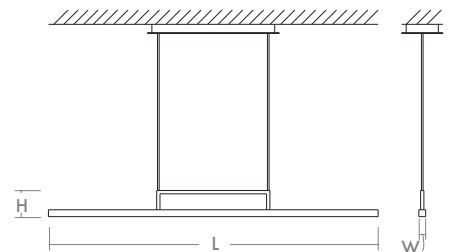

LIGHT SOURCE	LED Array, 3000K, CRI 90
LUMINAIRE POWER	23.6W at 120V
RATED LIFE	50000 hr RL
OPTIONAL COLOR TEMPERATURES	3000K Only
LUMEN OUTPUT	Delivered: 583 lm (LM-79)
INPUT VOLTAGE	120V AC, 50/60Hz
DRIVER OUTPUT	580mA, 21.25W
DIMMING	TRIAC Dimming
CONSTRUCTION	Cold Rolled Steel Housing and Canopy
DIFFUSER	- Matte White Acrylic
FINISHES	White (-6), Black (-15), Satin Nickel (-24), Aged Brass (-40)
MOUNTING	4" Octagonal J-Box
STANDARDS	ETL Dry listed, Conforms to UL STD 1598, Certified CAN/CSA STD C22.2 No 250.0.

DIMENSIONS

Canopy: 18.90" L x 5.90" W x 1.20" H

Fixture: 47.50" L x 1.00" W x 3.75" H

*** Hanging height adjustable with 8ft. cables**

Order example for standard fixture:
3-67-24 (x- Voltage - xxx-Sequence # - xx-Finish)
3: 120V Only