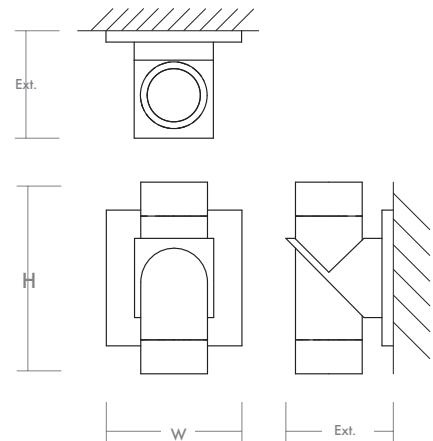

-Alternate Mounting Option

<b>LIGHT SOURCE</b>	LED Arrays, 3000K, CRI 90
<b>LUMINAIRE POWER</b>	8W at 120V
<b>RATED LIFE</b>	50000 hr RL
<b>OPTIONAL COLOR TEMPERATURES</b>	3000K Only
<b>LUMEN OUTPUT</b>	Delivered: 680 lm (LM-79)
<b>INPUT VOLTAGE</b>	100V to 277V AC, 50/60Hz
<b>DRIVER OUTPUT</b>	200mA, 7.2W max power
<b>DIMMING</b>	Non-dimmable
<b>CONSTRUCTION</b>	Cast Aluminum Housing
<b>DIFFUSER</b>	- Clear Glass
<b>FINISHES</b>	Black (-15), Brushed Aluminum (-16)
<b>MOUNTING</b>	4" Octagonal J-Box (Installer must provide a bead of caulk between fixture housing and mounting surface)
<b>STANDARDS</b>	ETL Wet listed, Conforms to UL STD 1598, Certified CAN/CSA STD C22.2 No 250.0.

**DIMENSIONS**

<b>W:</b>	<b>5.125"</b>
<b>H:</b>	<b>6.25"</b>
<b>Ext:</b>	<b>4.25"</b>
<b>M.C:</b>	<b>3.125" From top of fixture</b>

Order example for standard fixture:  
**3-746-16** (x- Voltage - xxx-Sequence # - xx-Finish)  
3: 120V to 277V