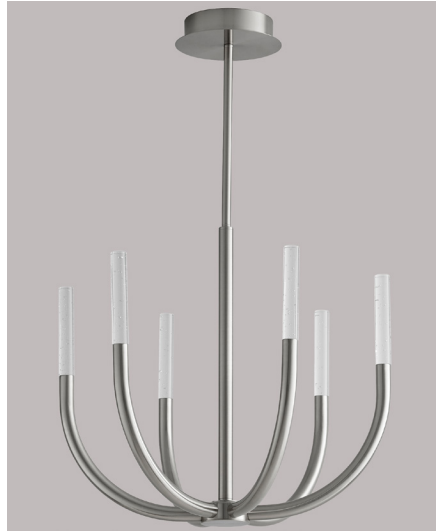

**PRESTO! Chandelier**  
**3-657-xx**

oxygen

FIXTURE TYPE \_\_\_\_\_ LOCATION \_\_\_\_\_  
 PROJECT \_\_\_\_\_ DATE \_\_\_\_\_

-15 Black

-24 Satin Nickel

-40 Aged Brass

- LIGHT SOURCE** (6x) 4.8W LED Arrays, 3000K, CRI 90
- LUMINAIRE POWER** 32W at 120V
- RATED LIFE** 26000 hr RL
- OPTIONAL COLOR TEMPERATURES** 3000K Only
- LUMEN OUTPUT** Delivered: 623.5 lm (LM-79)
- INPUT VOLTAGE** 120V AC, 50/60Hz
- DRIVER OUTPUT** 900mA, 32.4W max power
- DIMMING** TRIAC and ELV Dimming
- CONSTRUCTION** Cold Rolled Steel Housing and Canopy
- DIFFUSER** - Clear Bubble Glass
- FINISHES** Black (-15), Satin Nickel (-24), Aged Brass (-40)
- MOUNTING** 4" Octagonal J-Box
- STANDARDS** cETL Damp listed, Conforms to UL STD 1598, Certified CAN/CSA STD C22.2 No 250.0.

**DIMENSIONS**

- Dia. Canopy:** 5.875" / 7.1" Disk
- W. Fixture:** 22.25"
- L. Fixture:** 22.25"
- H. Fixture:** 19.5"
- Supplied with 2-8", 2-12", and 3-16" stems to customize hanging height

Order example for standard fixture:  
**3-657-15** (x- Voltage - xxx-Sequence # - xx-Finish)  
 3: 120V Only