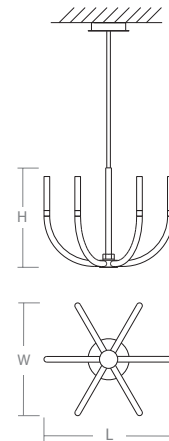

**PRESTO! Chandelier**  
**3-657-xx**

oxygen

FIXTURE TYPE \_\_\_\_\_ LOCATION \_\_\_\_\_  
 PROJECT \_\_\_\_\_ DATE \_\_\_\_\_

-15 Black

-24 Satin Nickel

-40 Aged Brass

- LIGHT SOURCE** (6x) 4.8W LED Arrays, 3000K, CRI 90
- LUMINAIRE POWER** 32W at 120V
- RATED LIFE** 26000 hr RL
- OPTIONAL COLOR TEMPERATURES** 3000K Only
- LUMEN OUTPUT** Delivered: 623.5 lm (LM-79)
- INPUT VOLTAGE** 120V AC, 50/60Hz
- DRIVER OUTPUT** 900mA, 32.4W max power
- DIMMING** TRIAC and ELV Dimming
- CONSTRUCTION** Cold Rolled Steel Housing and Canopy
- DIFFUSER** - Clear Bubble Glass
- FINISHES** Black (-15), Satin Nickel (-24), Aged Brass (-40)
- MOUNTING** 4" Octagonal J-Box
- STANDARDS** cETL Damp listed, Conforms to UL STD 1598, Certified CAN/CSA STD C22.2 No 250.0.

**DIMENSIONS**

- Dia. Canopy:** 5.875" / 7.1" Disk
- W. Fixture:** 22.25"
- L. Fixture:** 22.25"
- H. Fixture:** 19.5"
- Supplied with 2-8", 2-12", and 3-16" stems to customize hanging height

Order example for standard fixture:  
**3-657-15** (x- Voltage - xxx-Sequence # - xx-Finish)  
 3: 120V Only