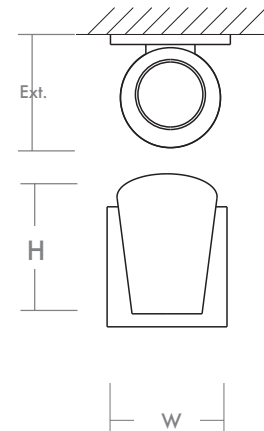

PILOT Outdoor
3-732-xx

oxygen

FIXTURE TYPE _____

LOCATION _____

PROJECT _____

DATE _____

-16 Brushed Aluminum

-15 Black

-Alternate Mounting Option

LIGHT SOURCE	LED Arrays, 3000K, CRI 90
LUMINAIRE POWER	5W at 120V
RATED LIFE	50000 hr RL
OPTIONAL COLOR TEMPERATURES	3000K Only
LUMEN OUTPUT	Delivered: 328 lm (LM-79)
INPUT VOLTAGE	100V to 277V AC, 50/60Hz
DRIVER OUTPUT	600mA, 3.6W max power
DIMMING	Non-dimmable
CONSTRUCTION	Cast Aluminum Housing
DIFFUSER	- Clear Glass Plate
FINISHES	Black (-15), Brushed Aluminum (-16)
MOUNTING	4" Octagonal J-Box (Installer must provide a bead of caulk between fixture housing and mounting surface)
STANDARDS	ETL Wet listed, Conforms to UL STD 1598, Certified CAN/CSA STD C22.2 No 250.0.

DIMENSIONS

W:	5.125"
H:	6.25"
Ext:	5.25"
M.C:	3.125" From top of fixture

Order example for standard fixture:
3-732-15 (x- Voltage - xxx-Sequence # - xx-Finish)
3: 120V to 277V