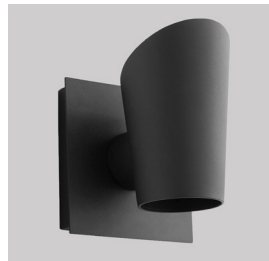

PILOT Outdoor
3-732-xx

oxygen

FIXTURE TYPE _____

LOCATION _____

PROJECT _____

DATE _____

-16 Brushed Aluminum

-15 Black

-Alternate Mounting Option

LIGHT SOURCE	LED Arrays, 3000K, CRI 90
LUMINAIRE POWER	5W at 120V
RATED LIFE	50000 hr RL
OPTIONAL COLOR TEMPERATURES	3000K Only
LUMEN OUTPUT	Delivered: 328 lm (LM-79)
INPUT VOLTAGE	100V to 277V AC, 50/60Hz
DRIVER OUTPUT	600mA, 3.6W max power
DIMMING	Non-dimmable
CONSTRUCTION	Cast Aluminum Housing
DIFFUSER	- Clear Glass Plate
FINISHES	Black (-15), Brushed Aluminum (-16)
MOUNTING	4" Octagonal J-Box (Installer must provide a bead of caulk between fixture housing and mounting surface)
STANDARDS	ETL Wet listed, Conforms to UL STD 1598, Certified CAN/CSA STD C22.2 No 250.0.

DIMENSIONS

W:	5.125"
H:	6.25"
Ext:	5.25"
M.C:	3.125" From top of fixture

Order example for standard fixture:
3-732-15 (x- Voltage - xxx-Sequence # - xx-Finish)
3: 120V to 277V