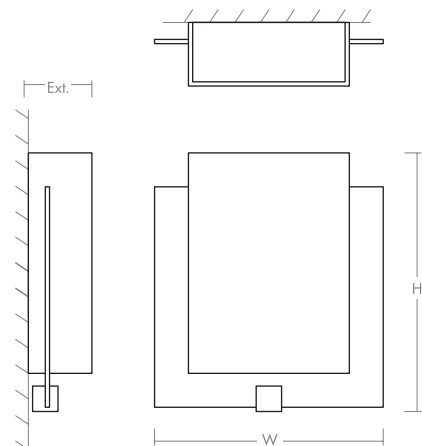

PATHWAYS Wall Sconce
3-523-2xx

oxygen

FIXTURE TYPE _____ LOCATION _____
 PROJECT _____ DATE _____

-95 Old World

-24 Satin Nickel

Diffuser:

-2 Matte White Acrylic

LIGHT SOURCE	1 x 10.1W LED, 3000K, CRI 90
LUMINAIRE POWER	12.3W at 120V
RATED LIFE	60000 hr RL
OPTIONAL COLOR TEMPERATURES	2700K, 3500K, 4000K
LUMEN OUTPUT	Delivered: (-2) Acrylic: 851 lm (LM-79)
INPUT VOLTAGE	120V to 277V AC, 50/60Hz
DRIVER OUTPUT	350mA, 14.7W max power
DIMMING	TRIAC and ELV dimming at 120V AC; 0-10V dimming, 100% to 1% current output
CONSTRUCTION	Plated Steel and Acrylic
DIFFUSER	-2 Matte White Acrylic
FINISHES	Satin Nickel (-24), Old World (-95)
MOUNTING	4" Octagonal J-Box
STANDARDS	UL Dry/Damp listed, ADA Compliant, Conforms to UL STD 1598, Certified CAN/CSA STD C22.2 No 250.0.

DIMENSIONS

W:	13.75"
H:	15.00"
Ext:	3.75"
M.C:	6.875" From top of fixture

Order example for standard fixture:
3-523-224 (x- Voltage - xxx-Sequence # - x-Diffuser - xx-Finish)
 3: 120V to 277V
 Order example for optional color temperatures: **3-523-27224**
 27: 2700K, 35: 3500K, 40: 4000K