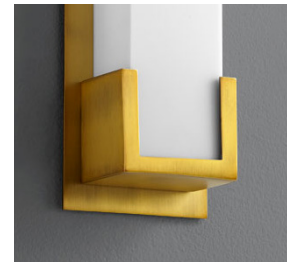

ORION Wall Sconce
3-540-xx

oxygen

FIXTURE TYPE _____

LOCATION _____

PROJECT _____

DATE _____

-24 Satin Nickel

-14 Polished Chrome

-40 Aged Brass

LIGHT SOURCE	1 x 12.1W LED, 3000K, CRI 90
LUMINAIRE POWER	14.7W at 120V
RATED LIFE	60000 hr RL
OPTIONAL COLOR TEMPERATURES	2700K, 3500K, 4000K
LUMEN OUTPUT	Delivered: 926 lm (LM-79)
INPUT VOLTAGE	120V to 277V AC, 50/60Hz
DRIVER OUTPUT	350mA, 14.7W max power
DIMMING	TRIAC and ELV dimming at 120V AC; 0-10V dimming, 100% to 1% current output
CONSTRUCTION	Plated Steel and Acrylic
DIFFUSER	- Matte White Acrylic
FINISHES	Polished Chrome (-14), Satin Nickel (-24), Aged Brass (-40)
MOUNTING	4" Square J-Box*, 4" Square J-Box* with a single device mud ring** *Deep J-Box (Required to house driver) **Mud ring must be mounted horizontally
STANDARDS	UL Dry/Damp listed, ADA Compliant, Conforms to UL STD 1598, Certified CAN/CSA STD C22.2 No 250.0.

DIMENSIONS

W:	4.75"
H:	13.50"
Ext:	2.75"
M.C:	10.78" From top of fixture

Order example for standard fixture:

3-540-24 (x- Voltage - xxx-Sequence # - xx-Finish)

3: 120V to 277V

Order example for optional color temperatures: **3-540-2724**