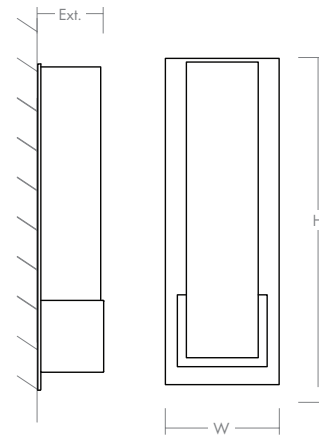

ORION Wall Sconce
3-540-xx

oxygen

FIXTURE TYPE _____

LOCATION _____

PROJECT _____

DATE _____

-24 Satin Nickel

-14 Polished Chrome

-40 Aged Brass

LIGHT SOURCE	1 x 12.1W LED, 3000K, CRI 90
LUMINAIRE POWER	14.7W at 120V
RATED LIFE	60000 hr RL
OPTIONAL COLOR TEMPERATURES	2700K, 3500K, 4000K
LUMEN OUTPUT	Delivered: 926 lm (LM-79)
INPUT VOLTAGE	120V to 277V AC, 50/60Hz
DRIVER OUTPUT	350mA, 14.7W max power
DIMMING	TRIAC and ELV dimming at 120V AC; 0-10V dimming, 100% to 1% current output
CONSTRUCTION	Plated Steel and Acrylic
DIFFUSER	- Matte White Acrylic
FINISHES	Polished Chrome (-14), Satin Nickel (-24), Aged Brass (-40)
MOUNTING	4" Square J-Box*, 4" Square J-Box* with a single device mud ring** *Deep J-Box (Required to house driver) **Mud ring must be mounted horizontally
STANDARDS	UL Dry/Damp listed, ADA Compliant, Conforms to UL STD 1598, Certified CAN/CSA STD C22.2 No 250.0.

DIMENSIONS

W:	4.75"
H:	13.50"
Ext:	2.75"
M.C:	10.78" From top of fixture

Order example for standard fixture:

3-540-24 (x- Voltage - xxx-Sequence # - xx-Finish)

3: 120V to 277V

Order example for optional color temperatures: **3-540-2724**