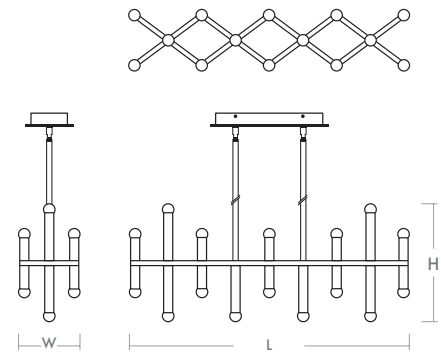

NERO Pendant
3-686-1540

FIXTURE TYPE _____
 PROJECT _____

LOCATION _____
 DATE _____

-1540 Black/Aged Brass (Lit)

LIGHT SOURCE (26x) 2.1W LED Arrays, 3000K, CRI 90
LUMINAIRE POWER 64.3W at 120V
RATED LIFE 30000 hr RL
OPTIONAL COLOR TEMPERATURES 3000K Only
LUMEN OUTPUT Delivered: 2045 lm (LM-79)
INPUT VOLTAGE 120V AC, 50/60Hz
DRIVER OUTPUT 720mA, 30.24W max power per driver (2 drivers total - 60.48W total max output)
DIMMING TRIAC Dimming
CONSTRUCTION Cold Rolled Steel Housing and Canopy
DIFFUSER - Frosted Acrylic
FINISHES Black/Aged Brass (-1540)
MOUNTING 4" Octagonal J-Box
STANDARDS cETL Damp listed, Conforms to UL STD 1598, Certified CAN/CSA STD C22.2 No 250.0.

DIMENSIONS

W. Fixture: 7.375"
L. Fixture: 33.50"
H. Fixture: 14.125"
Supplied with 2-8", 2-12", and 3-16" stems to customize hanging height

Note: Canopy swivel allows up to a 20° slope

Order example for standard fixture:
3-686-1540 (x- Voltage - xxx-Sequence # - xx-Finish)
 3: 120V Only