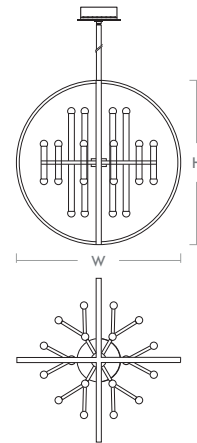

NERO Chandelier
3-685-1540

oxygen

FIXTURE TYPE _____

LOCATION _____

PROJECT _____

DATE _____

-1540 Black/Aged Brass

LIGHT SOURCE	(36x) 2.1W LED Arrays, 3000K, CRI 90
LUMINAIRE POWER	87.3W at 120V
RATED LIFE	30000 hr RL
OPTIONAL COLOR TEMPERATURES	3000K Only
LUMEN OUTPUT	Delivered: 2565 lm (LM-79)
INPUT VOLTAGE	120V AC, 50/60Hz
DRIVER OUTPUT	720mA, 30.24W max power per driver (3 drivers total - 90.72W total max output)
DIMMING	TRIAC Dimming
CONSTRUCTION	Cold Rolled Steel Housing and Canopy
DIFFUSER	- Frosted Acrylic
FINISHES	Black/Aged Brass (-1540)
MOUNTING	4" Octagonal J-Box
STANDARDS	cETL Damp listed, Conforms to UL STD 1598, Certified CAN/CSA STD C22.2 No 250.0.

DIMENSIONS

W. Fixture: 30.00"
H. Fixture: 33.50"
Supplied with 2-8", 2-12", and 3-16"
stems to customize hanging height

Note: Canopy swivel allows up to a 20° slope

Order example for standard fixture:
3-685-1540 (x- Voltage - xxx-Sequence # - xx-Finish)
3: 120V Only