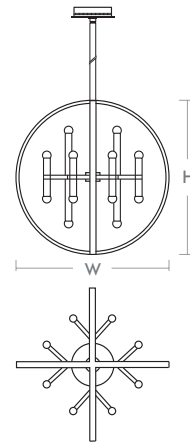

NERO Chandelier
3-684-1540

oxygen

FIXTURE TYPE _____
 PROJECT _____

LOCATION _____
 DATE _____

-1540 Black/Aged Brass

LIGHT SOURCE	(24x) 2.1W LED Arrays, 3000K, CRI 90
LUMINAIRE POWER	60.8W at 120V
RATED LIFE	30000 hr RL
OPTIONAL COLOR TEMPERATURES	3000K Only
LUMEN OUTPUT	Delivered: 1292 lm (LM-79)
INPUT VOLTAGE	120V AC, 50/60Hz
DRIVER OUTPUT	720mA, 30.24W max power per driver (2 drivers total - 60.48W total max output)
DIMMING	TRIAC Dimming
CONSTRUCTION	Cold Rolled Steel Housing and Canopy
DIFFUSER	- Frosted Acrylic
FINISHES	Black/Aged Brass (-1540)
MOUNTING	4" Octagonal J-Box
STANDARDS	cETL Damp listed, Conforms to UL STD 1598, Certified CAN/CSA STD C22.2 No 250.0.

DIMENSIONS

W. Fixture: 24.00"
H. Fixture: 26.50"
Supplied with 2-8", 2-12", and 3-16"
stems to customize hanging height

Note: Canopy swivel allows up to a 20° slope

Order example for standard fixture:
3-684-1540 (x- Voltage - xxx-Sequence # - xx-Finish)
 3: 120V Only