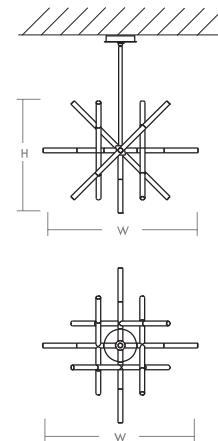

MOXY Chandelier
3-697-xx

oxygen

FIXTURE TYPE _____ LOCATION _____
PROJECT _____ DATE _____

-24 Satin Nickel

-40 Aged Brass

LIGHT SOURCE	LED Arrays, 3000K, CRI 90
LUMINAIRE POWER	33.4W at 120V
RATED LIFE	50000 hr RL
OPTIONAL COLOR TEMPERATURES	3000K Only
LUMEN OUTPUT	Delivered: 893 lm (LM-79)
INPUT VOLTAGE	120V AC, 60Hz
DRIVER OUTPUT	720mA, 30.2W max power
DIMMING	TRIAC Dimming
CONSTRUCTION	Cold Rolled Steel Housing and Canopy
DIFFUSER	- Clear Bubble Acrylic
FINISHES	Satin Nickel (-24), Aged Brass (-40)
MOUNTING	4" Octagonal J-Box
STANDARDS	ETL Damp listed, Conforms to UL STD 1598, Certified CAN/CSA STD C22.2 No 250.0.

DIMENSIONS

Dia. Canopy: 6.69"

W. Fixture: 32.00"

H. Fixture: 27.00"

Supplied with 2-8", 2-12", and 3-16" stems to customize hanging height

Note: Canopy swivel allows up to a 22° slope

Order example for standard fixture:
3-697-24 (x- Voltage - xxx-Sequence # - xx-Finish)
3: 120V Only