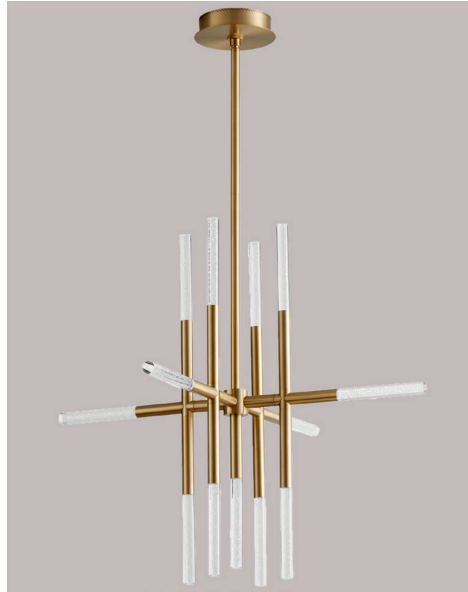

MOXY Chandelier
3-697-xx

oxygen

FIXTURE TYPE _____ LOCATION _____
PROJECT _____ DATE _____

-24 Satin Nickel

-40 Aged Brass

LIGHT SOURCE	LED Arrays, 3000K, CRI 90
LUMINAIRE POWER	33.4W at 120V
RATED LIFE	50000 hr RL
OPTIONAL COLOR TEMPERATURES	3000K Only
LUMEN OUTPUT	Delivered: 893 lm (LM-79)
INPUT VOLTAGE	120V AC, 60Hz
DRIVER OUTPUT	720mA, 30.2W max power
DIMMING	TRIAC Dimming
CONSTRUCTION	Cold Rolled Steel Housing and Canopy
DIFFUSER	- Clear Bubble Acrylic
FINISHES	Satin Nickel (-24), Aged Brass (-40)
MOUNTING	4" Octagonal J-Box
STANDARDS	ETL Damp listed, Conforms to UL STD 1598, Certified CAN/CSA STD C22.2 No 250.0.

DIMENSIONS

Dia. Canopy: 6.69"

W. Fixture: 32.00"

H. Fixture: 27.00"

Supplied with 2-8", 2-12", and 3-16" stems to customize hanging height

Note: Canopy swivel allows up to a 22° slope

Order example for standard fixture:
3-697-24 (x- Voltage - xxx-Sequence # - xx-Finish)
3: 120V Only