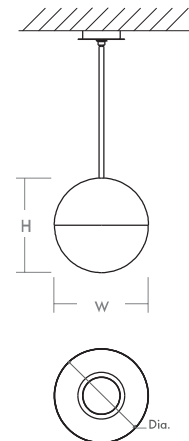

**MONDO Pendant**  
**3-6903-xx**

oxygen

FIXTURE TYPE \_\_\_\_\_ LOCATION \_\_\_\_\_  
PROJECT \_\_\_\_\_ DATE \_\_\_\_\_

-40 Aged Brass

-15 Black

-24 Satin Nickel

|                                    |  |
|------------------------------------|--|
| <b>LIGHT SOURCE</b>                | 1 x 10.1W LED, 3000K, CRI 90   |
| <b>LUMINAIRE POWER</b>             | 11.73W at 120V   |
| <b>RATED LIFE</b>                  | 60000 hr RL  |
| <b>OPTIONAL COLOR TEMPERATURES</b> | 2700K, 3500K, 4000K  |
| <b>LUMEN OUTPUT</b>                | Delivered: 564 lm (LM-79)  |
| <b>INPUT VOLTAGE</b>               | 120V to 277V AC, 50/60Hz   |
| <b>DRIVER OUTPUT</b>               | 350mA, 14.7W max power   |
| <b>DIMMING</b>                     | TRIAC and ELV dimming at 120V AC;<br>0-10V dimming, 100% to 1% current output                                    |
| <b>CONSTRUCTION</b>                | Cold Rolled Steel Housing and Canopy   |
| <b>DIFFUSER</b>                    | - Matte White Glass  |
| <b>FINISHES</b>                    | Black (-15), Satin Nickel (-24),<br>Aged Brass (-40)   |
| <b>MOUNTING</b>                    | 4" Octagonal J-Box*,<br>4" Square J-Box* with a single device mud ring<br>*Deep J-Box (Required to house driver) |
| <b>STANDARDS</b>                   | UL Damp listed, Conforms to UL STD 1598,<br>Certified CAN/CSA STD C22.2 No 250.0.                                |

**DIMENSIONS**

**W. Fixture: 12.00"**  
**H. Fixture: 12.00"**  
**Supplied with 2-8", 2-12", and 3-16"**  
**stems to customize hanging height.**

Note: Canopy swivel allows up to a 22° slope

Order example for standard fixture:

**3-6903-40** (x- Voltage - xxx-Sequence # - xx-Finish)

**3:** 120V to 277V

Order example for optional color temperatures: **3-6903-2740**

**27:** 2700K, **35:** 3500K, **40:** 4000K