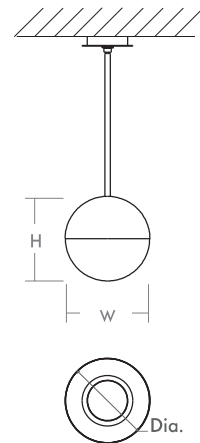

MONDO Pendant
3-6902-xx

oxygen

FIXTURE TYPE _____ LOCATION _____
PROJECT _____ DATE _____

-24 Satin Nickel

-40 Aged Brass

LIGHT SOURCE	1 x 10.1W LED, 3000K, CRI 90
LUMINAIRE POWER	11.6W at 120V
RATED LIFE	60000 hr RL
OPTIONAL COLOR TEMPERATURES	2700K, 3500K, 4000K
LUMEN OUTPUT	Delivered: 625 lm (LM-79)
INPUT VOLTAGE	120V to 277V AC, 50/60Hz
DRIVER OUTPUT	350mA, 14.7W max power
DIMMING	TRIAC and ELV dimming at 120V AC; 0-10V dimming, 100% to 1% current output
CONSTRUCTION	Cold Rolled Steel Housing and Canopy
DIFFUSER	- Matte White Glass
FINISHES	Black (-15), Satin Nickel (-24), Aged Brass (-40)
MOUNTING	4" Octagonal J-Box*, 4" Square J-Box* with a single device mud ring *Deep J-Box (Required to house driver)
STANDARDS	UL Damp listed, Conforms to UL STD 1598, Certified CAN/CSA STD C22.2 No 250.0.

DIMENSIONS

W. Fixture: 10.00"
H. Fixture: 10.00"
Supplied with 2-8", 2-12", and 3-16"
stems to customize hanging height.

Note: Canopy swivel allows up to a 22° slope

Order example for standard fixture:

3-6902-15 (x- Voltage - xxx-Sequence # - xx-Finish)

3: 120V to 277V

Order example for optional color temperatures: **3-6902-2715**

27: 2700K, **35:** 3500K, **40:** 4000K