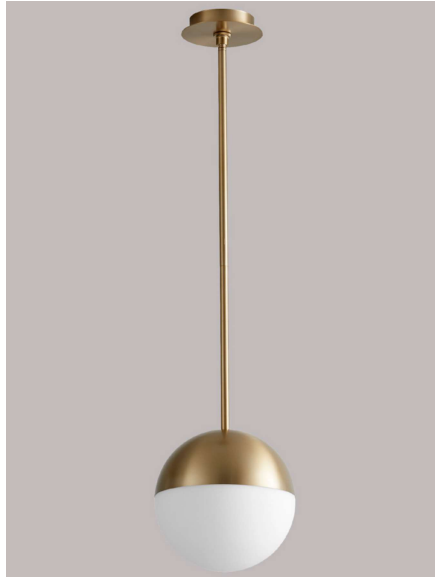

MONDO Pendant
3-6902-xx

oxygen

FIXTURE TYPE _____ LOCATION _____
PROJECT _____ DATE _____

-24 Satin Nickel

-40 Aged Brass

LIGHT SOURCE	1 x 10.1W LED, 3000K, CRI 90
LUMINAIRE POWER	11.6W at 120V
RATED LIFE	60000 hr RL
OPTIONAL COLOR TEMPERATURES	2700K, 3500K, 4000K
LUMEN OUTPUT	Delivered: 625 lm (LM-79)
INPUT VOLTAGE	120V to 277V AC, 50/60Hz
DRIVER OUTPUT	350mA, 14.7W max power
DIMMING	TRIAC and ELV dimming at 120V AC; 0-10V dimming, 100% to 1% current output
CONSTRUCTION	Cold Rolled Steel Housing and Canopy
DIFFUSER	- Matte White Glass
FINISHES	Black (-15), Satin Nickel (-24), Aged Brass (-40)
MOUNTING	4" Octagonal J-Box*, 4" Square J-Box* with a single device mud ring *Deep J-Box (Required to house driver)
STANDARDS	UL Damp listed, Conforms to UL STD 1598, Certified CAN/CSA STD C22.2 No 250.0.

DIMENSIONS

W. Fixture: 10.00"
H. Fixture: 10.00"
Supplied with 2-8", 2-12", and 3-16"
stems to customize hanging height.

Note: Canopy swivel allows up to a 22° slope

Order example for standard fixture:

3-6902-15 (x- Voltage - xxx-Sequence # - xx-Finish)