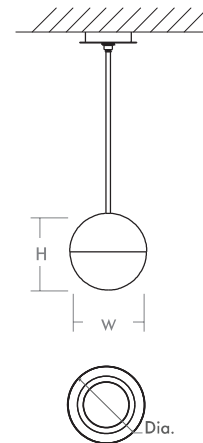

MONDO Pendant
3-6901-xx

oxygen

FIXTURE TYPE _____ LOCATION _____
PROJECT _____ DATE _____

-15 Black

-40 Aged Brass

LIGHT SOURCE	1 x 6.1W LED, 3000K, CRI 90
LUMINAIRE POWER	6.93W at 120V
RATED LIFE	60000 hr RL
OPTIONAL COLOR TEMPERATURES	2700K, 3500K, 4000K
LUMEN OUTPUT	Delivered: 350 lm (LM-79)
INPUT VOLTAGE	120V to 277V AC, 50/60Hz
DRIVER OUTPUT	180mA, 7.6W max power
DIMMING	TRIAC and ELV dimming at 120V AC; 0-10V dimming, 100% to 1% current output
CONSTRUCTION	Cold Rolled Steel Housing and Canopy
DIFFUSER	- Matte White Glass
FINISHES	Black (-15), Satin Nickel (-24), Aged Brass (-40)
MOUNTING	4" Octagonal J-Box*, 4" Square J-Box* with a single device mud ring *Deep J-Box (Required to house driver)
STANDARDS	UL Damp listed, Conforms to UL STD 1598, Certified CAN/CSA STD C22.2 No 250.0.

DIMENSIONS

W. Fixture: 8.00"
H. Fixture: 8.00"
Supplied with 2-8", 2-12", and 3-16"
stems to customize hanging height.

Note: Canopy swivel allows up to a 22° slope

Order example for standard fixture:

3-6901-24 (x- Voltage - xxx-Sequence # - xx-Finish)

3: 120V to 277V

Order example for optional color temperatures: **3-6901-2724**

27: 2700K, **35:** 3500K, **40:** 4000K