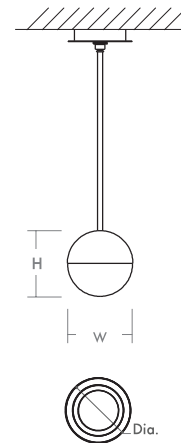

MONDO Pendant
3-6900-xx

oxygen

FIXTURE TYPE _____ LOCATION _____
PROJECT _____ DATE _____

-40 Aged Brass

-15 Black

-24 Satin Nickel

LIGHT SOURCE	1 x 6.1W LED, 3000K, CRI 90
LUMINAIRE POWER	6.95W at 120V
RATED LIFE	60000 hr RL
OPTIONAL COLOR TEMPERATURES	2700K, 3500K, 4000K
LUMEN OUTPUT	Delivered: 394 lm (LM-79)
INPUT VOLTAGE	120V to 277V AC, 50/60Hz
DRIVER OUTPUT	180mA, 7.6W max power
DIMMING	TRIAC and ELV dimming at 120V AC; 0-10V dimming, 100% to 1% current output
CONSTRUCTION	Cold Rolled Steel Housing and Canopy
DIFFUSER	- Matte White Glass
FINISHES	Black (-15), Satin Nickel (-24), Aged Brass (-40)
MOUNTING	4" Octagonal J-Box*, 4" Square J-Box* with a single device mud ring *Deep J-Box (Required to house driver)
STANDARDS	UL Damp listed, Conforms to UL STD 1598, Certified CAN/CSA STD C22.2 No 250.0.

DIMENSIONS

W. Fixture: 6.00"
H. Fixture: 6.00"
Supplied with 2-8", 2-12", and 3-16"
stems to customize hanging height

Note: Canopy swivel allows up to a 22° slope

Order example for standard fixture:

3-6900-15 (x- Voltage - xxx-Sequence # - xx-Finish)

3: 120V to 277V

Order example for optional color temperatures: **3-6900-2715**

27: 2700K, **35:** 3500K, **40:** 4000K