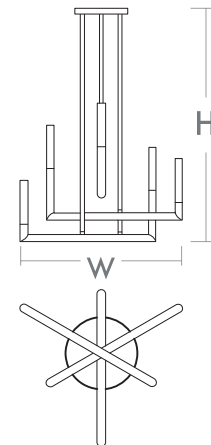

LUSTRE Chandelier
3-24-xx

oxygen

FIXTURE TYPE _____

LOCATION _____

PROJECT _____

DATE _____

-15 Black (stems included)

-40 Aged Brass (flush mount hardware included)

LIGHT SOURCE	(6x) 5.3W LED Arrays, 3000K, CRI 90
LUMINAIRE POWER	31.7W at 120V
RATED LIFE	30000 hr RL
OPTIONAL COLOR TEMPERATURES	3000K Only
LUMEN OUTPUT	Delivered: 1129 lm (LM-79)
INPUT VOLTAGE	120V AC, 50/60Hz
DRIVER OUTPUT	900mA, 32.4W max power
DIMMING	TRIAC Dimming
CONSTRUCTION	Cold Rolled Steel Housing and Canopy
DIFFUSER	- Clear Bubble Glass
FINISHES	Black (-15), Aged Brass (-40)
MOUNTING	4" Octagonal J-Box
STANDARDS	cETL Damp listed, Conforms to UL STD 1598, Certified CAN/CSA STD C22.2 No 250.0.

DIMENSIONS

W. Fixture: 25.25"

H. Fixture: 33.00"*

Supplied with 2-8", 2-12", and 3-16" stems to customize hanging height
Flush mount hardware included

* Height measured using flush mount hardware

Note: Canopy swivel allows up to a 45° slope

Order example for standard fixture:
3-24-15 (x- Voltage - xxx-Sequence # - xx-Finish)
3: 120V Only