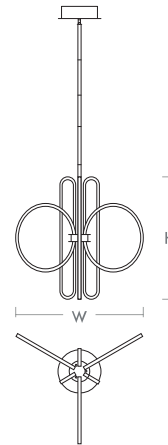

LUPE Pendant
3-25-15

oxygen

FIXTURE TYPE _____

LOCATION _____

PROJECT _____

DATE _____

-15 Black (Lit)

LIGHT SOURCE	(6x) 13W LED Arrays, 3000K, CRI 90
LUMINAIRE POWER	72.6W Input Power
RATED LIFE	30000 hr RL
OPTIONAL COLOR TEMPERATURES	3000K Only
LUMEN OUTPUT	Delivered: 2829 lm (LM-79)
INPUT VOLTAGE	120V AC, 50/60Hz
DRIVER OUTPUT	2200mA, 83.6W max power
DIMMING	TRIAC Dimming
CONSTRUCTION	Cold Rolled Steel Housing and Canopy
DIFFUSER	- Matte White Acrylic
FINISHES	Black (-15)
MOUNTING	4" Octagonal J-Box
STANDARDS	cETL Damp listed, Conforms to UL STD 1598, Certified CAN/CSA STD C22.2 No 250.0.

DIMENSIONS

W. Fixture: 26.325"

L. Fixture: 22.25"

H. Fixture: 23.00"

Supplied with 2-8", 2-12", and 3-16" stems to customize hanging height

Note: Canopy swivel allows up to a 45° slope

Order example for standard fixture:
3-25-15 (x- Voltage - xxx-Sequence # - xx-Finish)
3: 120V Only