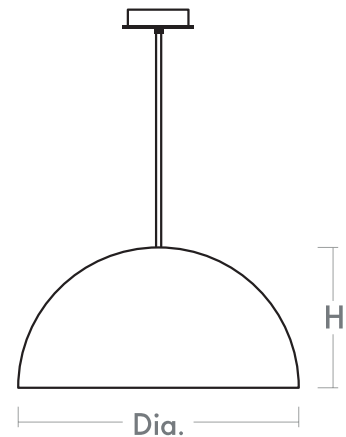

LUCCI Pendant
3-21-xxxx

oxygen

FIXTURE TYPE _____

LOCATION _____

PROJECT _____

DATE _____

-1550 Black/Industrial Brass

LIGHT SOURCE	(1x) 42W LED Array, 3000K, CRI 90
LUMINAIRE POWER	42.4W Input Power
RATED LIFE	30000 hr RL
OPTIONAL COLOR TEMPERATURES	3000K Only
LUMEN OUTPUT	Delivered: 1708 lm (LM-79)
INPUT VOLTAGE	120V AC, 50/60Hz
DRIVER OUTPUT	1000mA, 36W max power
DIMMING	TRIAC Dimming
CONSTRUCTION	Cold Rolled Steel Housing and Canopy
DIFFUSER	- Aluminum Shade
FINISHES	White/Industrial Brass (-650), Black/Industrial Brass (-1550)
MOUNTING	4" Octagonal J-Box
STANDARDS	cETL Damp listed, Conforms to UL STD 1598, Certified CAN/CSA STD C22.2 No 250.0.

DIMENSIONS

Dia. Fixture: 23.625"
H. Fixture: 11.875"
Supplied with 10' adjustable cord to customize hanging height

Order example for standard fixture:
3-21-650 (x- Voltage - xxx-Sequence # - xx-Finish)
3: 120V Only