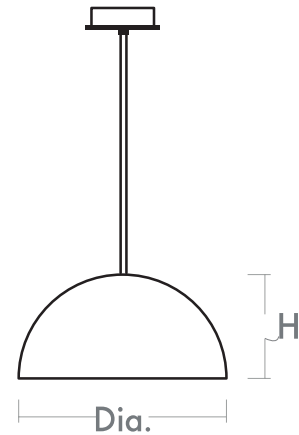

**LUCCI Pendant**  
**3-20-xxxx**

oxygen

FIXTURE TYPE \_\_\_\_\_

LOCATION \_\_\_\_\_

PROJECT \_\_\_\_\_

DATE \_\_\_\_\_

-650 White/Industrial Brass

<b>LIGHT SOURCE</b>	(1x) 18W LED Array, 3000K, CRI 90
<b>LUMINAIRE POWER</b>	19.1W Input Power
<b>RATED LIFE</b>	30000 hr RL
<b>OPTIONAL COLOR TEMPERATURES</b>	3000K Only
<b>LUMEN OUTPUT</b>	Delivered: 952 lm (LM-79)
<b>INPUT VOLTAGE</b>	120V AC, 50/60Hz
<b>DRIVER OUTPUT</b>	580mA, 23.2W max power
<b>DIMMING</b>	TRIAC Dimming
<b>CONSTRUCTION</b>	Cold Rolled Steel Housing and Canopy
<b>DIFFUSER</b>	- Aluminum Shade
<b>FINISHES</b>	White/Industrial Brass (-650), Black/Industrial Brass (-1550)
<b>MOUNTING</b>	4" Octagonal J-Box
<b>STANDARDS</b>	cETL Damp listed, Conforms to UL STD 1598, Certified CAN/CSA STD C22.2 No 250.0.

**DIMENSIONS**

**Dia. Fixture:** 15.75"  
**H. Fixture:** 8.00"  
 Supplied with 10' adjustable cord to customize hanging height

Order example for standard fixture:  
**3-20-650** (x- Voltage - xxx-Sequence # - xx-Finish)  
**3:** 120V Only