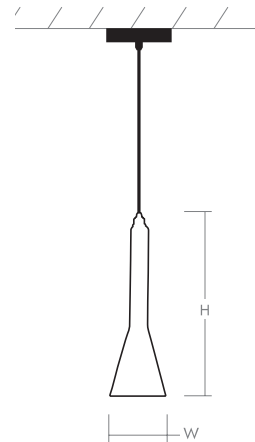

LIBERTY Pendant

3-652-xxxx

oxygen

FIXTURE TYPE _____ LOCATION _____

PROJECT _____ DATE _____

-1314 Smoked Ombre Glass/
Polished Chrome

-14 Clear Glass/Polished
Chrome

- 2018 Coffee Ombre Glass/
Gunmetal

- LIGHT SOURCE** 1 x 6.1W LED, 3000K, CRI 90
- LUMINAIRE POWER** 7.2W at 120V
- RATED LIFE** 60000 hr RL
- OPTIONAL COLOR TEMPERATURES** 2700K, 3500K, 4000K
- LUMEN OUTPUT** Delivered: 401 lm (LM-79)
- INPUT VOLTAGE** 120V to 277V AC, 50/60Hz
- DRIVER OUTPUT** 180mA, 7.6W max output
- DIMMING** TRIAC and ELV dimming at 120V AC;
0-10V dimming, 100% to 1% current output
- CONSTRUCTION** Plated Steel and Glass
- DIFFUSER/
METAL FINISHES** (-14) Clear Glass/Polished Chrome
(-1314) Smoked Ombre Glass/Polished Chrome
(-2018) Coffee Ombre Glass/Gunmetal
- MOUNTING** 4" Octagonal J-Box*
4" Square J-Box* with a single device mud ring
*Deep J-Box (Required to house driver)
- STANDARDS** UL Dry/Damp listed, Conforms to UL STD 1598,
Certified CAN/CSA STD C22.2 No 250.0.

DIMENSIONS

Dia. Canopy: 5.75"

Dia. Fixture: 5.00"

H. Fixture: 16.25"

Supplied with 10 ft braided cord

Order example for standard fixture:

3-652-1314 (x- Voltage - xxx-Sequence # - x-Diffuser - xx-Finish)

3: 120V to 277V