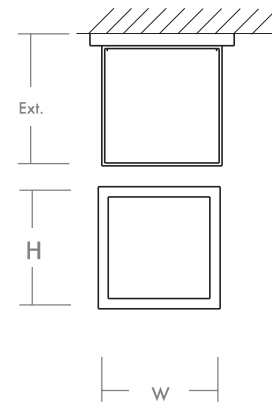

KUBO Outdoor
3-735-xx

oxygen

FIXTURE TYPE _____

LOCATION _____

PROJECT _____

DATE _____

-15 Black

-16 Brushed Aluminum

LIGHT SOURCE	LED Arrays, 3000K, CRI 90
LUMINAIRE POWER	5W at 120V
RATED LIFE	50000 hr RL
OPTIONAL COLOR TEMPERATURES	3000K Only
LUMEN OUTPUT	Delivered: 210 lm (LM-79)
INPUT VOLTAGE	100V to 277V AC, 50/60Hz
DRIVER OUTPUT	600mA, 3.6W max power
DIMMING	Non-dimmable
CONSTRUCTION	Cast Aluminum Housing
DIFFUSER	- Clear Glass Plate
FINISHES	Black (-15), Brushed Aluminum (-16)
MOUNTING	4" Octagonal J-Box (Installer must provide a bead of caulk between fixture housing and mounting surface)
STANDARDS	ETL Wet listed, Conforms to UL STD 1598, Certified CAN/CSA STD C22.2 No 250.0.

DIMENSIONS

W:	5.125"
H:	5.125"
Ext:	5.625"
M.C:	2.563" From top of fixture

Includes internal panels to adjust beam spread

Order example for standard fixture:
3-735-15 (x- Voltage - xxx-Sequence # - xx-Finish)
3: 120V to 277V