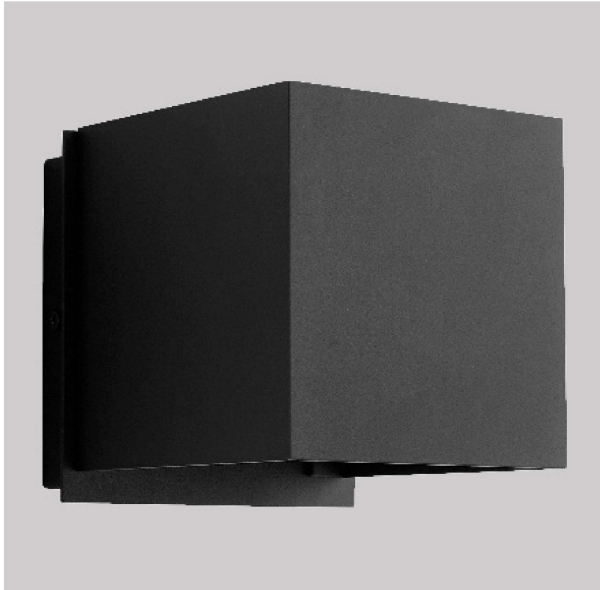

KUBO Outdoor
3-735-xx

oxygen

FIXTURE TYPE _____

LOCATION _____

PROJECT _____

DATE _____

-15 Black

-16 Brushed Aluminum

LIGHT SOURCE	LED Arrays, 3000K, CRI 90
LUMINAIRE POWER	5W at 120V
RATED LIFE	50000 hr RL
OPTIONAL COLOR TEMPERATURES	3000K Only
LUMEN OUTPUT	Delivered: 210 lm (LM-79)
INPUT VOLTAGE	100V to 277V AC, 50/60Hz
DRIVER OUTPUT	600mA, 3.6W max power
DIMMING	Non-dimmable
CONSTRUCTION	Cast Aluminum Housing
DIFFUSER	- Clear Glass Plate
FINISHES	Black (-15), Brushed Aluminum (-16)
MOUNTING	4" Octagonal J-Box (Installer must provide a bead of caulk between fixture housing and mounting surface)
STANDARDS	ETL Wet listed, Conforms to UL STD 1598, Certified CAN/CSA STD C22.2 No 250.0.

DIMENSIONS

W:	5.125"
H:	5.125"
Ext:	5.625"
M.C:	2.563" From top of fixture

Includes internal panels to adjust beam spread

Order example for standard fixture:
3-735-15 (x- Voltage - xxx-Sequence # - xx-Finish)
3: 120V to 277V