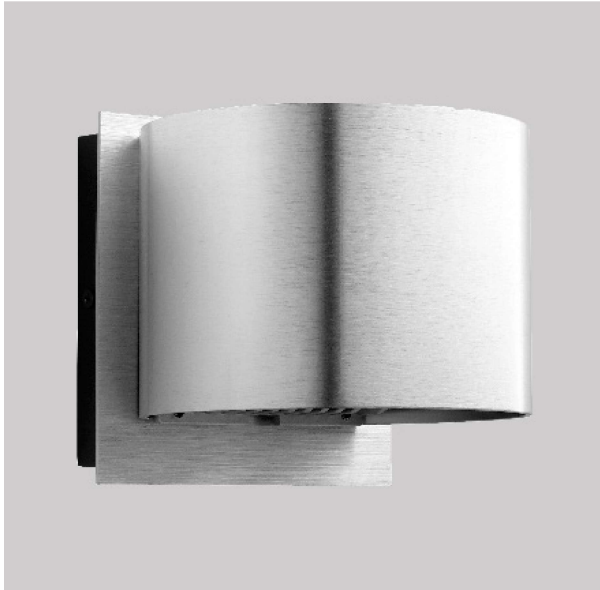

KALDOR Outdoor
3-734-xx

oxygen

FIXTURE TYPE _____

LOCATION _____

PROJECT _____

DATE _____

-16 Brushed Aluminum

-15 Black

LIGHT SOURCE	LED Arrays, 3000K, CRI 90
LUMINAIRE POWER	5W at 120V
RATED LIFE	50000 hr RL
OPTIONAL COLOR TEMPERATURES	3000K Only
LUMEN OUTPUT	Delivered: 295 lm (LM-79)
INPUT VOLTAGE	100V to 277V AC, 50/60Hz
DRIVER OUTPUT	600mA, 3.6W max power
DIMMING	Non-dimmable
CONSTRUCTION	Cast Aluminum Housing
DIFFUSER	- Clear Glass Plate
FINISHES	Black (-15), Brushed Aluminum (-16)
MOUNTING	4" Octagonal J-Box (Installer must provide a bead of caulk between fixture housing and mounting surface)
STANDARDS	ETL Wet listed, Conforms to UL STD 1598, Certified CAN/CSA STD C22.2 No 250.0.

DIMENSIONS

W:	5.125"
H:	5.125"
Ext:	5.5"
M.C:	2.563" From top of fixture

Includes internal panels to adjust beam spread

Order example for standard fixture:
3-734-15 (x- Voltage - xxx-Sequence # - xx-Finish)
3: 120V to 277V