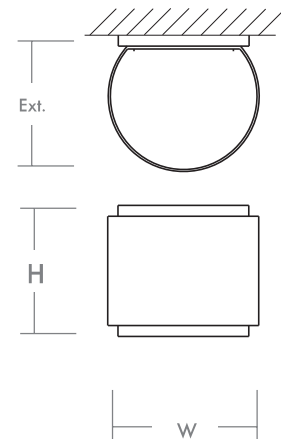

KALDOR Outdoor
3-734-xx

oxygen

FIXTURE TYPE _____

LOCATION _____

PROJECT _____

DATE _____

-16 Brushed Aluminum

-15 Black

LIGHT SOURCE	LED Arrays, 3000K, CRI 90
LUMINAIRE POWER	5W at 120V
RATED LIFE	50000 hr RL
OPTIONAL COLOR TEMPERATURES	3000K Only
LUMEN OUTPUT	Delivered: 295 lm (LM-79)
INPUT VOLTAGE	100V to 277V AC, 50/60Hz
DRIVER OUTPUT	600mA, 3.6W max power
DIMMING	Non-dimmable
CONSTRUCTION	Cast Aluminum Housing
DIFFUSER	- Clear Glass Plate
FINISHES	Black (-15), Brushed Aluminum (-16)
MOUNTING	4" Octagonal J-Box (Installer must provide a bead of caulk between fixture housing and mounting surface)
STANDARDS	ETL Wet listed, Conforms to UL STD 1598, Certified CAN/CSA STD C22.2 No 250.0.

DIMENSIONS

W:	5.125"
H:	5.125"
Ext:	5.5"
M.C:	2.563" From top of fixture

Includes internal panels to adjust beam spread

Order example for standard fixture:
3-734-15 (x- Voltage - xxx-Sequence # - xx-Finish)
3: 120V to 277V