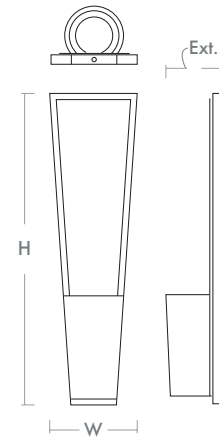

**FAVERO Wall Sconce**  
**3-402-xx**

oxygen

FIXTURE TYPE \_\_\_\_\_

LOCATION \_\_\_\_\_

PROJECT \_\_\_\_\_

DATE \_\_\_\_\_

-24 Satin Nickel

-40 Aged Brass

- LIGHT SOURCE** (2x) 3W LED Arrays, 3000K, CRI 90
- LUMINAIRE POWER** 7.3W Input Power
- RATED LIFE** 60000 hr RL
- OPTIONAL COLOR TEMPERATURES** 2700K, 3500K, 4000K
- LUMEN OUTPUT** Delivered: TBD lm (LM-79)
- INPUT VOLTAGE** 120V to 277V AC, 50/60Hz
- DRIVER OUTPUT** 180mA, 7.6W max power
- DIMMING** TRIAC and ELV dimming at 120V AC; 0-10V dimming, 100% to 10% current output
- CONSTRUCTION** Cold Rolled Steel Housing
- DIFFUSER** - Matte White Acrylic
- FINISHES** Satin Nickel (-24), Aged Brass (-40)
- MOUNTING** Center of fixture (8.25" from top): 2"x3" J-Box, 4" Square J-Box with a single device mud ring  
  
Top of fixture (2.5" from top): 2"x3" J-Box, 4" Octagonal J-Box, 4" Square J-Box, 4" Square J-Box with a single device mud ring
- STANDARDS** cUL Damp Listed, ADA Compliant, Conforms to UL STD 1598, Certified CAN/CSA STD C22.2 No 250.0.

**DIMENSIONS**

- W:** 4.6875"
- H:** 16.50"
- Ext:** 3.125"
- M.C:** 8.25" / 2.50" From top of fixture

Order example for standard fixture:

**3-402-40** (x-xxx: LED Sequence # / -xx: Finish)

Order example for optional color temperatures: **3-402-2740**