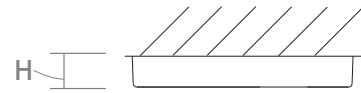

MOUNTING 4" Octagonal J-Box

STANDARDS ETL Wet listed, Conforms to UL STD 1598,
Certified CAN/CSA STD C22.2 No 250.0.

DIMENSIONS

Dia: 7.00"

H: 1.00"

Note: For wet locations, installer must provide a bead of caulk between fixture housing and mounting surface.