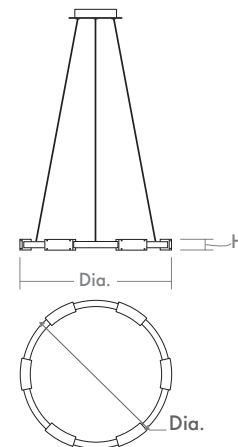

**DIETER Pendant**  
**3-22-xx**

oxygen

FIXTURE TYPE \_\_\_\_\_

LOCATION \_\_\_\_\_

PROJECT \_\_\_\_\_

DATE \_\_\_\_\_

-15 Black (Lit)

<b>LIGHT SOURCE</b>	(6x) 8.5W LED Arrays, 3000K, CRI 90
<b>LUMINAIRE POWER</b>	48.0W Input Power
<b>RATED LIFE</b>	30000 hr RL
<b>OPTIONAL COLOR TEMPERATURES</b>	3000K Only
<b>LUMEN OUTPUT</b>	Delivered: 2826 lm (LM-79)
<b>INPUT VOLTAGE</b>	120V AC, 50/60Hz
<b>DRIVER OUTPUT</b>	1200mA, 43.2W max power
<b>DIMMING</b>	TRIAC Dimming
<b>CONSTRUCTION</b>	Cold Rolled Steel Housing and Canopy
<b>DIFFUSER</b>	- Matte White Acrylic
<b>FINISHES</b>	White (-6), Black (-15)
<b>MOUNTING</b>	4" Octagonal J-Box
<b>STANDARDS</b>	cETL Damp listed, Conforms to UL STD 1598, Certified CAN/CSA STD C22.2 No 250.0.

**DIMENSIONS**

**Dia. Fixture: 24.25"**  
**H. Fixture: 1.75"**  
**Supplied with 10' adjustable cable to customize hanging height**

Order example for standard fixture:  
**3-22-6** (x- Voltage - xxx-Sequence # - xx-Finish)  
3: 120V Only