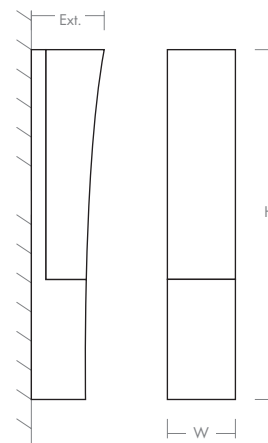

CRESCENT Wall Sconce
3-513-24

oxygen

FIXTURE TYPE _____

LOCATION _____

PROJECT _____

DATE _____

-24 Satin Nickel

- LIGHT SOURCE** 1 x 12.1W LED, 3000K, CRI 90
- LUMINAIRE POWER** 14.4W at 120V
- RATED LIFE** 60000 hr RL
- OPTIONAL COLOR TEMPERATURES** 2700K, 3500K, 4000K
- LUMEN OUTPUT** Delivered: 988 lm (LM-79)
- INPUT VOLTAGE** 120V to 277V AC, 50/60Hz
- DRIVER OUTPUT** 350mA, 14.7W max power
- DIMMING** TRIAC and ELV dimming at 120V AC; 0-10V dimming, 100% to 1% current output
- CONSTRUCTION** Plated Steel and Acrylic
- DIFFUSER** - Matte White Acrylic
- FINISHES** Satin Nickel (-24)
- MOUNTING** 2" x 3" J-Box, 4" Square J-Box with a single device mud ring
- STANDARDS** UL Dry/Damp listed, ADA Compliant, Conforms to UL STD 1598, Certified CAN/CSA STD C22.2 No 250.0.

DIMENSIONS

- W:** 3.50"
- H:** 18.75"
- Ext:** 3.75"
- M.C:** 14.11" From top of fixture

Order example for standard fixture:

3-513-24 (x- Voltage - xxx-Sequence # - xx-Finish)

3: 120V to 277V

Order example for optional color temperatures: **3-513-2724**