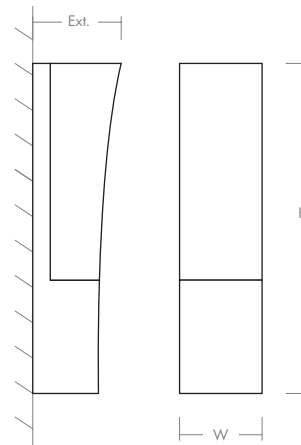

CRESCENT Wall Sconce
3-512-24

oxygen

FIXTURE TYPE _____

LOCATION _____

PROJECT _____

DATE _____

-24 Satin Nickel

- LIGHT SOURCE** 1 x 10.1W LED, 3000K, CRI 90
- LUMINAIRE POWER** 12.3W at 120V
- RATED LIFE** 60000 hr RL
- OPTIONAL COLOR TEMPERATURES** 2700K, 3500K, 4000K
- LUMEN OUTPUT** Delivered: 882 lm (LM-79)
- INPUT VOLTAGE** 120V to 277V AC, 50/60Hz
- DRIVER OUTPUT** 350mA, 14.7W max power
- DIMMING** TRIAC and ELV dimming at 120V AC; 0-10V dimming, 100% to 1% current output
- CONSTRUCTION** Plated Steel and Acrylic
- DIFFUSER** - Matte White Acrylic
- FINISHES** Satin Nickel (-24)
- MOUNTING** 4" Square J-Box* with a single device mud ring
*Deep J-Box (Required to house driver)
- STANDARDS** UL Dry/Damp listed, ADA Compliant, Conforms to UL STD 1598, Certified CAN/CSA STD C22.2 No 250.0.

DIMENSIONS

- W:** 3.50"
- H:** 14.00"
- Ext:** 3.75"
- M.C:** 10.83" From top of fixture

Order example for standard fixture:
3-512-24 (x- Voltage - xxx-Sequence # - xx-Finish)
3: 120V to 277V

Order example for optional color temperatures: **3-512-2724**
27: 2700K, **35:** 3500K, **40:** 4000K