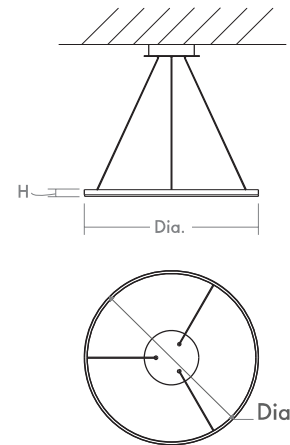

CIRCULO Pendant
3-65-xx

oxygen

FIXTURE TYPE _____

LOCATION _____

PROJECT _____

DATE _____

-24 Satin Nickel

LIGHT SOURCE	LED Array, 3000K, CRI 90
LUMINAIRE POWER	72.6W at 120V
RATED LIFE	50000 hr RL
OPTIONAL COLOR TEMPERATURES	3000K Only
LUMEN OUTPUT	Delivered: 4408 lm (LM-79)
INPUT VOLTAGE	120V AC, 50/60Hz
DRIVER OUTPUT	1800mA, 66.3W
DIMMING	TRIAC Dimming
CONSTRUCTION	Cold Rolled Steel Housing and Canopy
DIFFUSER	- Matte White Acrylic
FINISHES	White (-6), Black (-15), Satin Nickel (-24), Aged Brass (-40)
MOUNTING	4" Octagonal J-Box
STANDARDS	ETL Dry listed, Conforms to UL STD 1598, Certified CAN/CSA STD C22.2 No 250.0.

DIMENSIONS

Dia. Fixture: 31.50"

H. Fixture: 1.25"

***Hanging height adjustable
with 8ft. cables**

Order example for standard fixture:
3-65-15 (x- Voltage - xxx-Sequence # - xx-Finish)
3: 120V Only