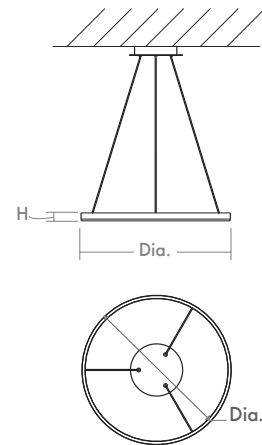

CIRCULO Pendant
3-64-xx

oxygen

FIXTURE TYPE _____

LOCATION _____

PROJECT _____

DATE _____

-15 Black

LIGHT SOURCE	LED Array, 3000K, CRI 90
LUMINAIRE POWER	51.1W at 120V
RATED LIFE	50000 hr RL
OPTIONAL COLOR TEMPERATURES	3000K Only
LUMEN OUTPUT	Delivered: 2653 lm (LM-79)
INPUT VOLTAGE	120V AC, 50/60Hz
DRIVER OUTPUT	1200mA, 45.05W
DIMMING	TRIAC Dimming
CONSTRUCTION	Cold Rolled Steel Housing and Canopy
DIFFUSER	- Matte White Acrylic
FINISHES	White (-6), Black (-15), Satin Nickel (-24), Aged Brass (-40)
MOUNTING	4" Octagonal J-Box
STANDARDS	ETL Dry listed, Conforms to UL STD 1598, Certified CAN/CSA STD C22.2 No 250.0.

DIMENSIONS

Dia. Fixture: 23.50"

H. Fixture: 1.25"

*** Hanging height adjustable with 8ft. cables**

Order example for standard fixture:
3-64-6 (x- Voltage - xxx-Sequence # - xx-Finish)
3: 120V Only