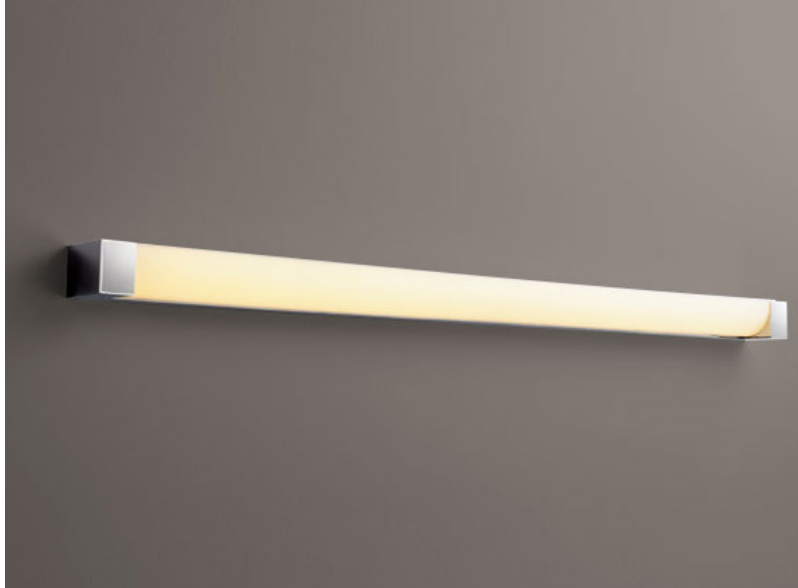

BALANCE Vanity
3-549-xx

oxygen

FIXTURE TYPE _____

LOCATION _____

PROJECT _____

DATE _____

-20 Polished Nickel

-24 Satin Nickel

- LIGHT SOURCE** 2 x 11.7W LED, 3000K, CRI 90
- LUMINAIRE POWER** 27.8W at 120V
- RATED LIFE** 60000 hr RL
- OPTIONAL COLOR TEMPERATURES** 2700K, 3500K, 4000K
- LUMEN OUTPUT** Delivered: 2022 lm (LM-79)
- INPUT VOLTAGE** 120V to 277V AC, 50/60Hz
- DRIVER OUTPUT** 700mA, 29.4W max power
- DIMMING** TRIAC and ELV dimming at 120V AC; 0-10V dimming, 100% to 1% current output
- CONSTRUCTION** Plated Steel and Acrylic
- DIFFUSER** - Matte White Acrylic
- FINISHES** Polished Nickel (-20), Satin Nickel (-24)
- MOUNTING** 4" Square J-Box* with a single device mud ring
*Deep J-Box (Required to house driver)
- STANDARDS** UL Dry/Damp listed, ADA Compliant, Conforms to UL STD 1598, Certified CAN/CSA STD C22.2 No 250.0.

DIMENSIONS

- W:** 48.50"
- H:** 2.50"
- Ext:** 3.50"
- M.C:** 1.25" From top of fixture

Order example for standard fixture:

3-549-24 (x- Voltage - xxx-Sequence # - xx-Finish)

3: 120V to 277V

Order example for optional color temperatures: **3-549-2724**