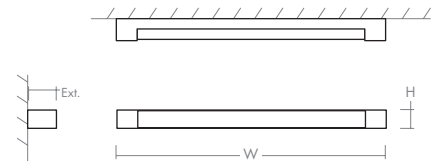

BALANCE Vanity
3-549-xx

oxygen

FIXTURE TYPE _____

LOCATION _____

PROJECT _____

DATE _____

-20 Polished Nickel

-24 Satin Nickel

- LIGHT SOURCE** 2 x 11.7W LED, 3000K, CRI 90
- LUMINAIRE POWER** 27.8W at 120V
- RATED LIFE** 60000 hr RL
- OPTIONAL COLOR TEMPERATURES** 2700K, 3500K, 4000K
- LUMEN OUTPUT** Delivered: 2022 lm (LM-79)
- INPUT VOLTAGE** 120V to 277V AC, 50/60Hz
- DRIVER OUTPUT** 700mA, 29.4W max power
- DIMMING** TRIAC and ELV dimming at 120V AC; 0-10V dimming, 100% to 1% current output
- CONSTRUCTION** Plated Steel and Acrylic
- DIFFUSER** - Matte White Acrylic
- FINISHES** Polished Nickel (-20), Satin Nickel (-24)
- MOUNTING** 4" Square J-Box* with a single device mud ring
*Deep J-Box (Required to house driver)
- STANDARDS** UL Dry/Damp listed, ADA Compliant, Conforms to UL STD 1598, Certified CAN/CSA STD C22.2 No 250.0.

DIMENSIONS

- W:** 48.50"
- H:** 2.50"
- Ext:** 3.50"
- M.C:** 1.25" From top of fixture

Order example for standard fixture:

3-549-24 (x- Voltage - xxx-Sequence # - xx-Finish)

3: 120V to 277V

Order example for optional color temperatures: **3-549-2724**