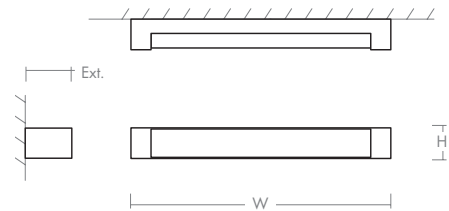

BALANCE Vanity
3-547-xx

oxygen

FIXTURE TYPE _____ LOCATION _____
PROJECT _____ DATE _____

-20 Polished Nickel

-24 Satin Nickel

LIGHT SOURCE	1 x 11.7W LED, 3000K, CRI 90
LUMINAIRE POWER	14.2W at 120V
RATED LIFE	60000 hr RL
OPTIONAL COLOR TEMPERATURES	2700K, 3500K, 4000K
LUMEN OUTPUT	Delivered: 1020 lm (LM-79)
INPUT VOLTAGE	120V to 277V AC, 50/60Hz
DRIVER OUTPUT	350mA, 14.7W max power
DIMMING	TRIAC and ELV dimming at 120V AC; 0-10V dimming, 100% to 1% current output
CONSTRUCTION	Plated Steel and Acrylic
DIFFUSER	- Matte White Acrylic
FINISHES	Polished Nickel (-20), Satin Nickel (-24)
MOUNTING	4" Square J-Box * with a single device mud ring * Deep J-Box (Required to house driver)
STANDARDS	UL Dry/Damp listed, ADA Compliant, Conforms to UL STD 1598, Certified CAN/CSA STD C22.2 No 250.0.

DIMENSIONS

W:	24.75"
H:	2.50"
Ext:	3.50"
M.C:	1.25" From top of fixture

Order example for standard fixture:

3-547-24 (x- Voltage - xxx-Sequence # - xx-Finish)

3: 120V to 277V

Order example for optional color temperatures: **3-547-2724**