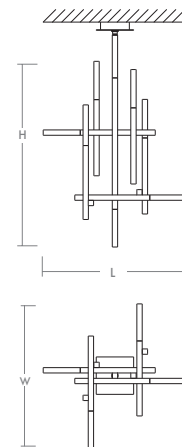

ATLANTIS Chandelier
3-636-xx

oxygen

FIXTURE TYPE _____ LOCATION _____
 PROJECT _____ DATE _____

-24 Satin Nickel

-40 Aged Brass

LIGHT SOURCE	LED Arrays, 3000K, CRI 90
LUMINAIRE POWER	25W at 120V
RATED LIFE	50000 hr RL
OPTIONAL COLOR TEMPERATURES	3000K Only
LUMEN OUTPUT	Delivered: 947 lm (LM-79)
INPUT VOLTAGE	120V AC, 60Hz
DRIVER OUTPUT	720mA, 25.92W max power
DIMMING	TRIAC Dimming
CONSTRUCTION	Cold Rolled Steel Housing and Canopy
DIFFUSER	- Clear Bubble Acrylic
FINISHES	Satin Nickel (-24), Aged Brass (-40)
MOUNTING	4" Octagonal J-Box
STANDARDS	ETL Damp listed, Conforms to UL STD 1598, Certified CAN/CSA STD C22.2 No 250.0.

DIMENSIONS

Canopy: 6.50" W x 6.50" L

W. Fixture: 27.00"

L. Fixture: 27.00"

H. Fixture: 34.00"

Supplied with 2-8", 2-12", and 3-16" stems to customize hanging height

Note: Canopy swivel allows up to a 22° slope

Order example for standard fixture:
3-636-24 (x- Voltage - xxx-Sequence # - xx-Finish)
 3: 120V Only