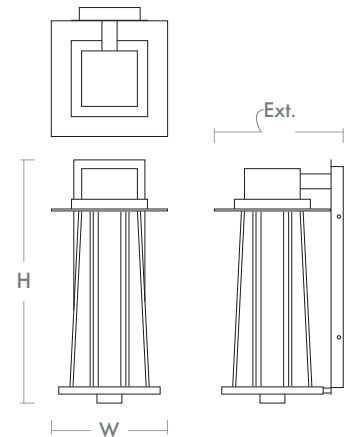

**ARTÉ Outdoor**  
**3-760-15**

oxygen

FIXTURE TYPE \_\_\_\_\_

LOCATION \_\_\_\_\_

PROJECT \_\_\_\_\_

DATE \_\_\_\_\_

-15 Black

<b>LIGHT SOURCE</b>	(2x) 5W LED Arrays with integrated driver assembly, 3000K, CRI 90
<b>LUMINAIRE POWER</b>	11.2W Input Power
<b>RATED LIFE</b>	30000 hr RL
<b>OPTIONAL COLOR TEMPERATURES</b>	3000K Only
<b>LUMEN OUTPUT</b>	Delivered: TBD lm (LM-79)
<b>INPUT VOLTAGE</b>	120V AC, 50/60Hz
<b>DIMMING</b>	TRIAC Dimming 100-10%
<b>CONSTRUCTION</b>	Cast Aluminum Housing
<b>DIFFUSER</b>	- Clear Bubble Crystal Glass
<b>FINISHES</b>	Black (-15)
<b>MOUNTING</b>	4" Octagonal J-Box (Installer must provide a bead of caulk between fixture housing and mounting surface)
<b>STANDARDS</b>	cETL Wet listed, Conforms to UL STD 1598, Certified CAN/CSA STD C22.2 No 250.0.

**DIMENSIONS**

**W:** 9.00"

**H:** 19.00"

**Ext:** 10"

**M.C:** 3.25" From top of fixture

Order example for standard fixture:

**3-760-15** (x-xxx: LED Sequence # / -xx: Finish)