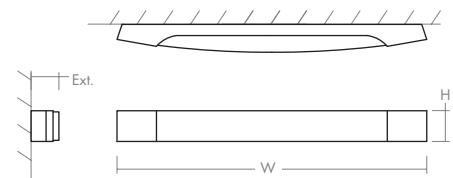

APOLLO Vanity

120v / 277v: **2-5106-xx**

oxygen

FIXTURE TYPE _____ LOCATION _____

PROJECT _____ DATE _____

-14 Polished Chrome

-24 Satin Nickel

| | |
|----------------------|---|
| LIGHT SOURCE | 2 x 28W Fluorescent, T5 Linear Fluorescent (mini bi-pin) (Lamp not included) |
| RATED LIFE | See lamp manufacturer specification |
| LUMEN OUTPUT | Delivered: 1866 lm |
| INPUT VOLTAGE | 120V - 277V |
| BALLAST | Electronic, HPF, Programmed Start, Universal Voltage. (120-277V) |
| CONSTRUCTION | Plated Steel and Acrylic |
| DIFFUSER | - Matte White Acrylic |
| METAL FINISH | Polished Chrome (-14), Satin Nickel (-24) |
| MOUNTING | 4" Octagonal J-Box |
| STANDARDS | UL/Damp listed, ADA compliant, Conforms to UL STD 1598, Certified CAN/CSA, STD C22.2 No 250.0 |

DIMENSIONS

W: 49.00"

H: 4.75"

Ext: 4.00"

M.C: 2.375" From Top of Fixture

Order Example: **2-5106-24**
(x- Fluorescent xxx- Sequence # xx- Finish)