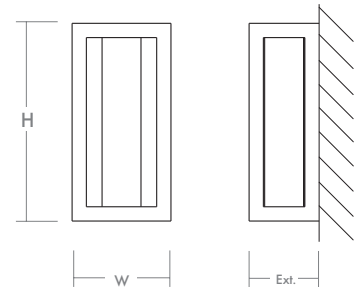

APERTO Outdoor
3-724-15

oxygen

FIXTURE TYPE _____

LOCATION _____

PROJECT _____

DATE _____

-15 Black

LIGHT SOURCE	1 x 18W LED with Driver on board, 3000K, CRI 90
LUMINAIRE POWER	18.5W at 120V
RATED LIFE	50000 hr RL
OPTIONAL COLOR TEMPERATURES	3000K Only
LUMEN OUTPUT	Delivered: 796 lm (LM-79)
INPUT VOLTAGE	120V AC, 50/60Hz
DRIVER OUTPUT	N/A
DIMMING	TRIAC Dimming
CONSTRUCTION	Cast Aluminum Housing
DIFFUSER	- Etched White Glass
FINISHES	Black (-15)
MOUNTING	4" Octagonal J-Box (Installer must provide a bead of caulk between fixture housing and mounting surface)
STANDARDS	ETL Wet listed, Conforms to UL STD 1598, Certified CAN/CSA STD C22.2 No 250.0.

DIMENSIONS

W:	8.00"
H:	18.00"
Ext:	4.50"
M.C:	7.125" From top of fixture

Order example for standard fixture:
3-724-15 (x- Voltage - xxx-Sequence # - xx-Finish)
3: 120V Only