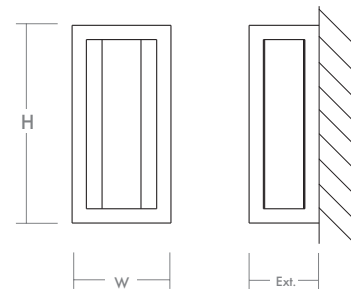

APERTO Outdoor
3-723-15

oxygen

FIXTURE TYPE _____

LOCATION _____

PROJECT _____

DATE _____

-15 Black

- LIGHT SOURCE** 1 x 12W LED with Driver on board, 3000K, CRI 90
- LUMINAIRE POWER** 12.5W at 120V
- RATED LIFE** 50000 hr RL
- OPTIONAL COLOR TEMPERATURES** 3000K Only
- LUMEN OUTPUT** Delivered: 546 lm (LM-79)
- INPUT VOLTAGE** 120V AC, 50/60Hz
- DRIVER OUTPUT** N/A
- DIMMING** TRIAC Dimming
- CONSTRUCTION** Cast Aluminum Housing
- DIFFUSER** - Etched White Glass
- FINISHES** Black (-15)
- MOUNTING** 4" Octagonal J-Box
(Installer must provide a bead of caulk between fixture housing and mounting surface)
- STANDARDS** ETL Wet listed, Conforms to UL STD 1598,
Certified CAN/CSA STD C22.2 No 250.0.

DIMENSIONS

- W:** 6.50"
- H:** 16.00"
- Ext:** 4.25"
- M.C:** 6.25" From top of fixture

Order example for standard fixture:
3-723-15 (x- Voltage - xxx-Sequence # - xx-Finish)
3: 120V Only