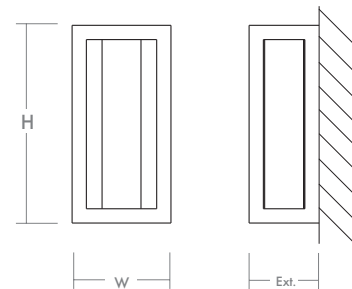

APERTO Outdoor
3-722-15

oxygen

FIXTURE TYPE _____

LOCATION _____

PROJECT _____

DATE _____

-15 Black

- LIGHT SOURCE** 1 x 12W LED with Driver on board, 3000K, CRI 90
- LUMINAIRE POWER** 12W at 120V
- RATED LIFE** 50000 hr RL
- OPTIONAL COLOR TEMPERATURES** 3000K Only
- LUMEN OUTPUT** Delivered: 465 lm (LM-79)
- INPUT VOLTAGE** 120V AC, 50/60Hz
- DRIVER OUTPUT** N/A
- DIMMING** TRIAC Dimming
- CONSTRUCTION** Cast Aluminum Housing
- DIFFUSER** - Etched White Glass
- FINISHES** Black (-15)
- MOUNTING** 4" Octagonal J-Box
(Installer must provide a bead of caulk between fixture housing and mounting surface)
- STANDARDS** ETL Wet listed, Conforms to UL STD 1598,
Certified CAN/CSA STD C22.2 No 250.0.

DIMENSIONS

- W:** 6.00"
- H:** 12.00"
- Ext:** 4.25"
- M.C:** 4.00" From top of fixture

Order example for standard fixture:
3-722-15 (x- Voltage - xxx-Sequence # - xx-Finish)
3: 120V Only