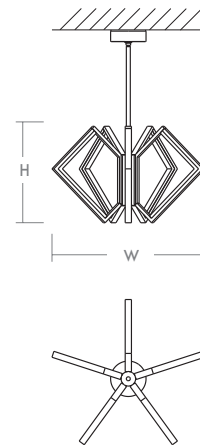

ACADIA Chandelier
3-6143-xx

oxygen

FIXTURE TYPE _____

LOCATION _____

PROJECT _____

DATE _____

-24 Satin Nickel

-40 Aged Brass

LIGHT SOURCE	LED Array, 3000K, CRI 90
LUMINAIRE POWER	90.9W at 120V
RATED LIFE	50000 hr RL
OPTIONAL COLOR TEMPERATURES	3000K Only
LUMEN OUTPUT	Delivered: 3295 lm (LM-79)
INPUT VOLTAGE	120V AC, 50/60Hz
DRIVER OUTPUT	Driver #1: 24Vdc Constant Voltage, 1000mA max current Driver #2: 24Vdc Constant Voltage, 3.2A max current
DIMMING	TRIAC Dimming (Forward Phase, Magnetic Low Voltage)
CONSTRUCTION	Cold Rolled Steel Housing and Canopy
DIFFUSER	- Matte White Acrylic
FINISHES	Satin Nickel (-24), Aged Brass (-40)
MOUNTING	4" Octagonal J-Box
STANDARDS	ETL Damp listed, Conforms to UL STD 1598, Certified CAN/CSA STD C22.2 No 250.0.

DIMENSIONS

Dia. Canopy: 6.69"

W. Fixture: 30.00"

H. Fixture: 18.25"

Supplied with 2-8", 2-12", and 3-16" stems to customize hanging height

Note: Canopy swivel allows up to a 22° slope

Order example for standard fixture:
3-6143-24 (x- Voltage - xxx-Sequence # - xx-Finish)
 3: 120V Only