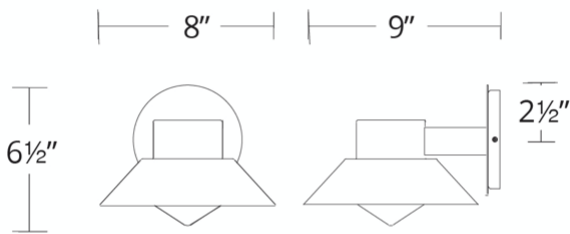

**REPLACEMENT PARTS**

RPL-GLA-18708-01 - Glass

WS-W18708

Model & Size	Color Temp	Finish	LED Watts	LED Lumens	Delivered Lumens
WS-W18708 8"	3000K	BK Black	8.3W	510	204

Example: **WS-W18708-BK**

For custom requests please contact [customs@modernforms.com](mailto:customs@modernforms.com)