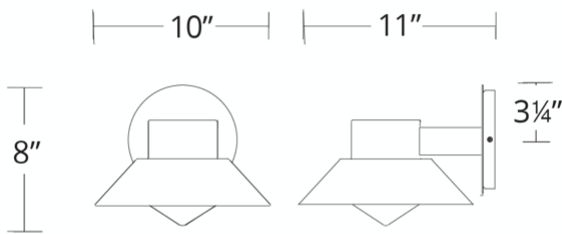

**REPLACEMENT PARTS**

RPL-GLA-18710-01 - Glass

WS-W18710

Model & Size	Color Temp	Finish	LED Watts	LED Lumens	Delivered Lumens
WS-W18710 10"	3000K	BK Black	11.9W	760	408

Example: **WS-W18710-BK**

For custom requests please contact [customs@modernforms.com](mailto:customs@modernforms.com)