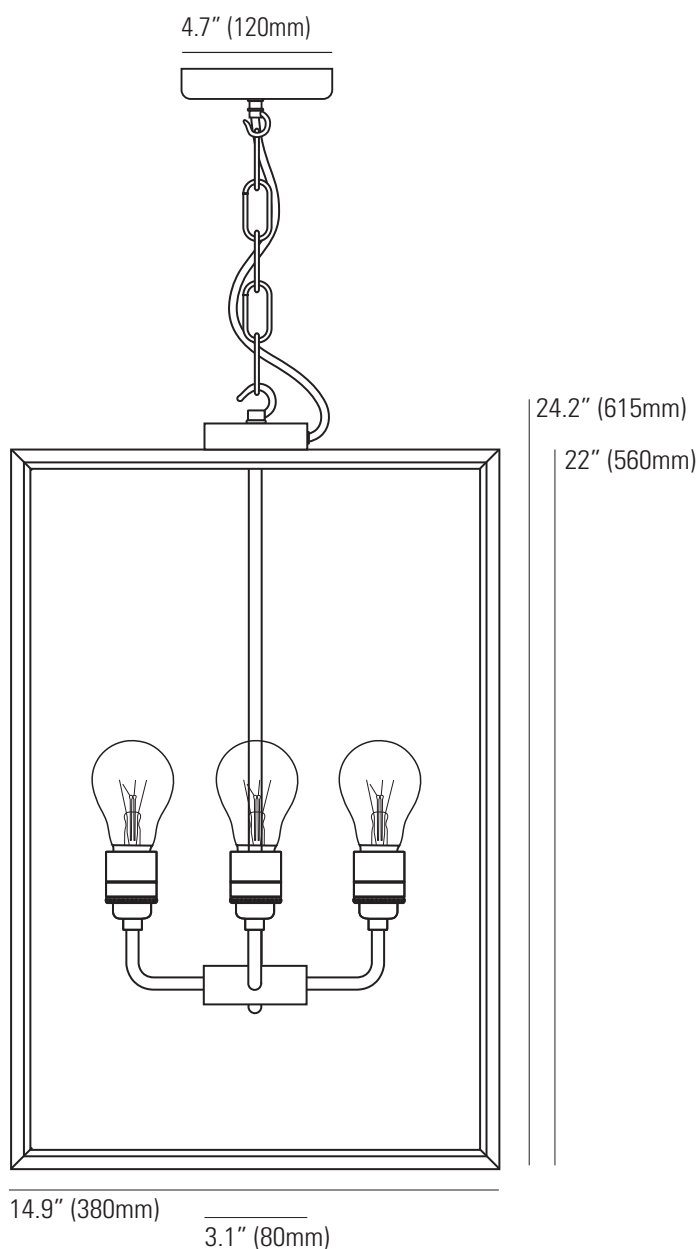

# 7638/4ELE/L Large Square Pendant, Closed Top

## Specifications

PRODUCT CODE: US-DP7638

BULB CAP: E26 X 4

MAX WATTAGE: 60W X 4

VOLTAGE: 120V (AC)

BULB TYPE: A

IP RATING: IP43

MATERIAL(S): BRASS, GLASS

AVAILABLE FINISH: WEATHERED BRASS  
WITH CLEAR GLASS

CABLE COLOUR: BLACK

CABLE LENGTH: 71" (180CM)

CHAIN LENGTH: 59" (150CM)