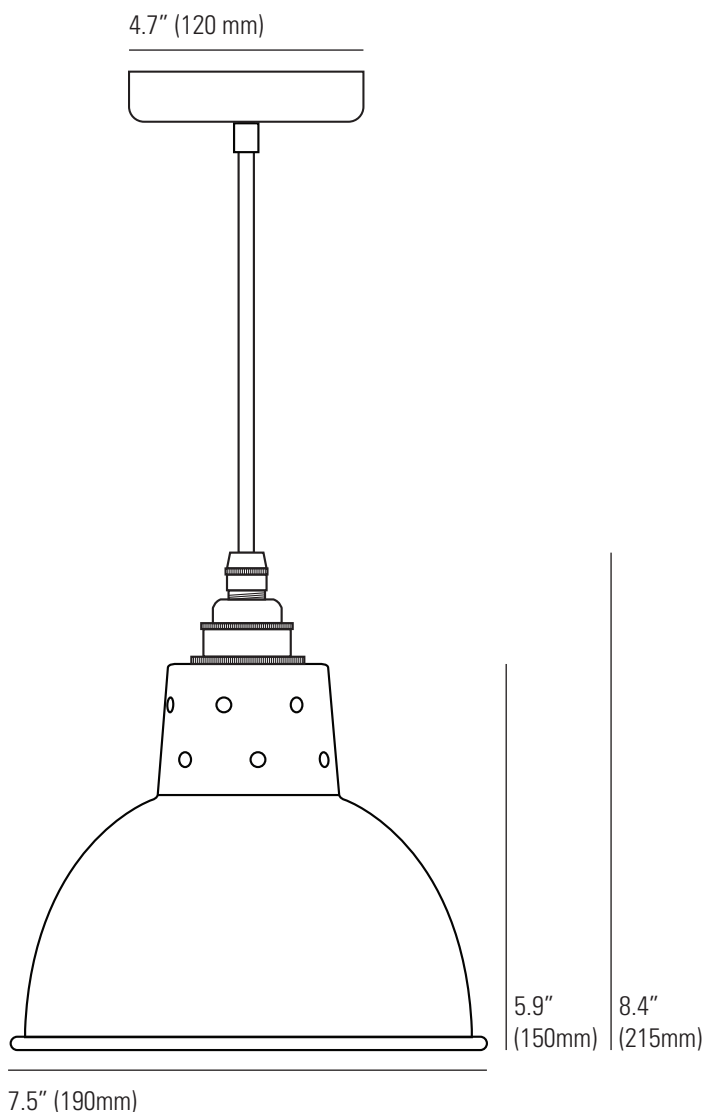

7165 Spun Reflector with Cordgrip Lampholder

Specifications

PRODUCT CODE:	US-DP7165/CGLH	MATERIAL(S):	ALUMINIUM/COPPER
BULB CAP:	E26	AVAILABLE FINISH:	POLISHED/BLACK PAINTED ALUMINIUM/POLISHED COPPER/ WEATHERED COPPER WITH POLISHED OR WEATHERED INTERIOR
MAX WATTAGE:	60W	CABLE COLOUR:	BLACK
VOLTAGE:	120V (AC)	CABLE LENGTH:	59" (150CM)
BULB TYPE:	A		
IP RATING:	IP20		