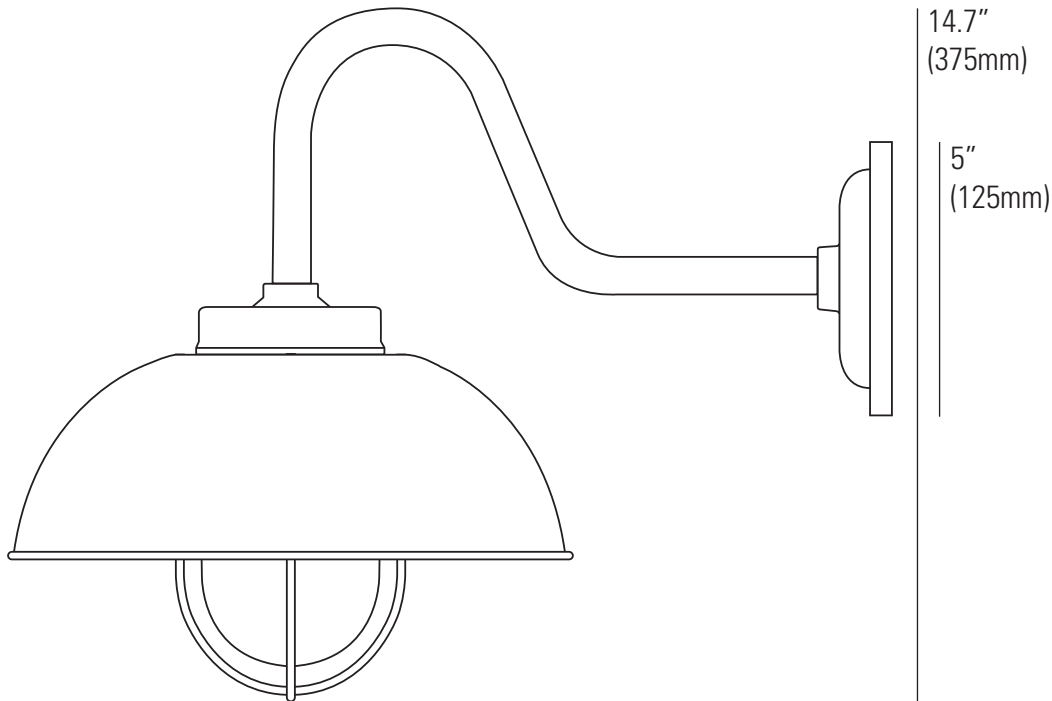

# 7222/BRKT Shipyard Wall Light

11.8" (300mm)

18.7" (475mm)

6" (152mm)

Backplate

## Specifications

PRODUCT CODE: US-DP7222/BRKT

BULB CAP: E26

MAX WATTAGE: 60W

VOLTAGE: 120V (AC)

BULB TYPE: A

IP RATING: IP54

MATERIAL(S): COPPER/BRONZE, BRASS,  
STEEL/IRON, GLASS

AVAILABLE FINISH: COPPER/GALVANISED STEEL  
WITH BRASS OR GALVANISED  
GUARD, WITH CLEAR OR  
FROSTED GLASS