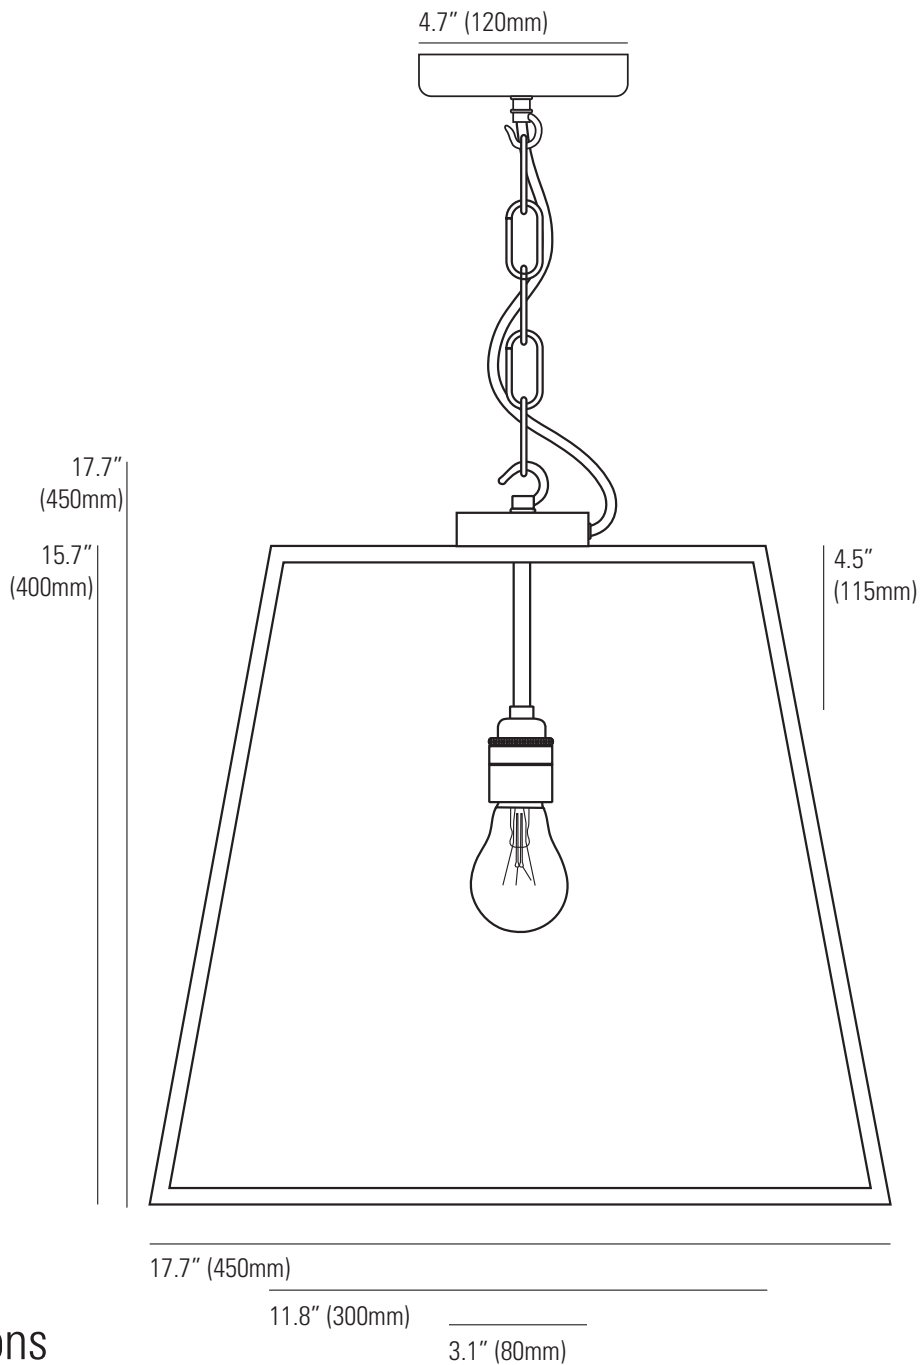

7635/L Quad Pendant, Large, Closed Top

Specifications

PRODUCT CODE: US-DP7635/L

BULB CAP: E26

MAX WATTAGE: 100W

VOLTAGE: 120V (AC)

BULB TYPE: A

IP RATING: IP43

MATERIAL(S): BRASS, GLASS

AVAILABLE FINISH: WEATHERED BRASS
WITH CLEAR GLASS

CABLE COLOUR: BLACK

CABLE LENGTH: 71" (180CM)

CHAIN LENGTH: 59" (150CM)