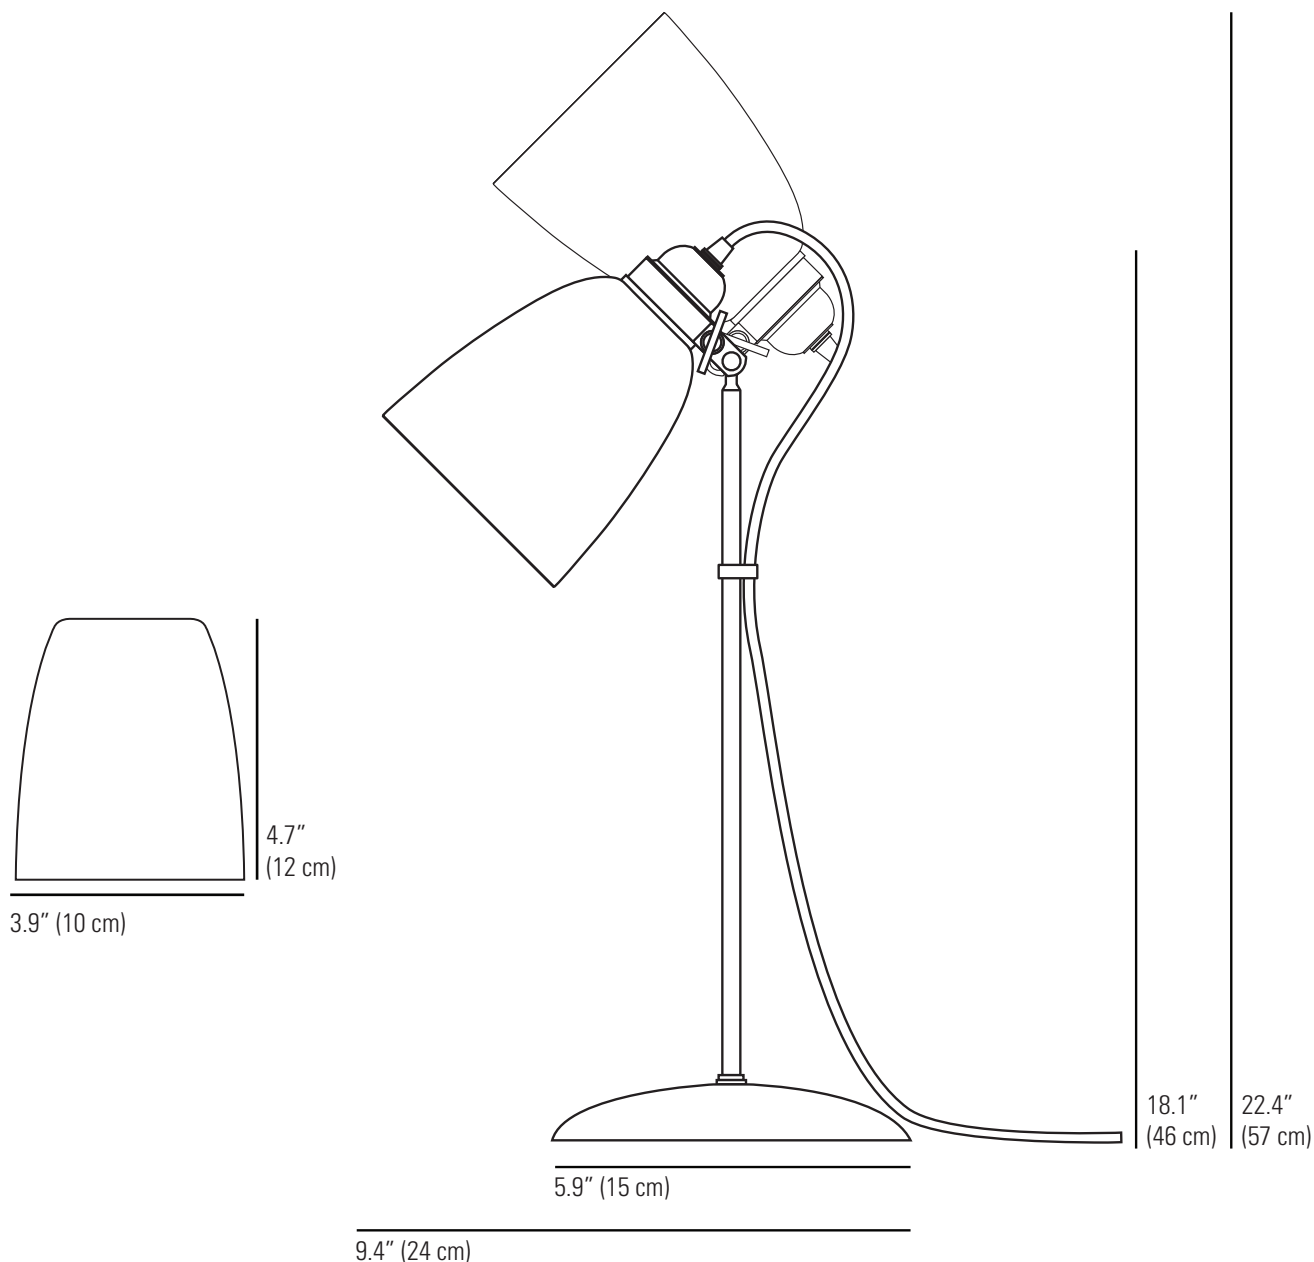

PRIMO Table Light

Specifications

PRODUCT CODE: US-FT311

BULB CAP: E26

MAX WATTAGE: 40W

VOLTAGE: 120V (AC)

BULB TYPE: A

IP RATING: IP20

MATERIAL(S): GLASS (SHADE)
CHROME PLATED (STEM)
ALUMINIUM (BASE)

AVAILABLE FINISH: PRISMATIC GLASS

CABLE COLOUR: BLACK & WHITE COTTON BRAID