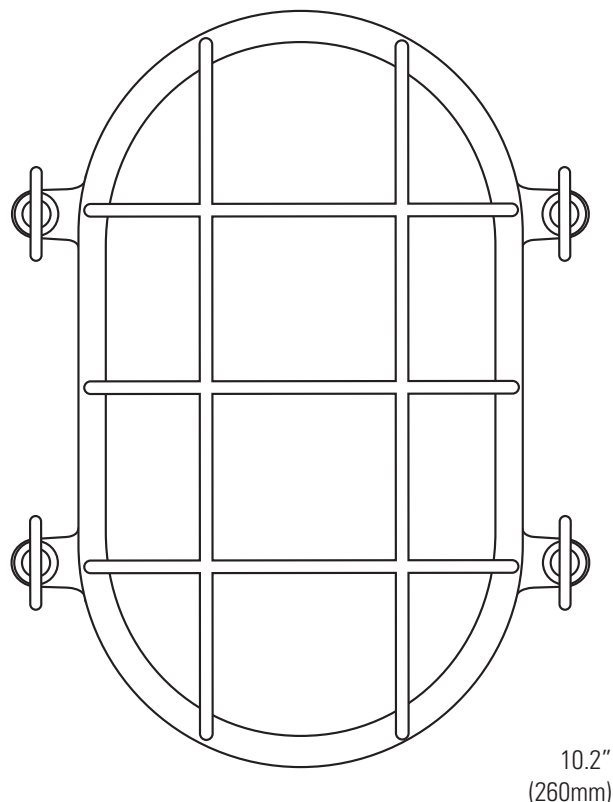

7034 Oval Brass Bulkhead with Internal Fixing Points

Front View

7.7" (195mm)

Side View

5.9" (150mm)

Specifications

PRODUCT CODE: US-DP7034

BULB CAP: E26

MAX WATTAGE: 100W

VOLTAGE: 120 (AC)

BULB TYPE: A

IP RATING: IP54

MATERIAL(S): BRASS, GLASS

AVAILABLE FINISH: NATURAL/WEATHERED OR
CHROME PLATED BRASS WITH
FROSTED PRISMATIC DIFFUSER