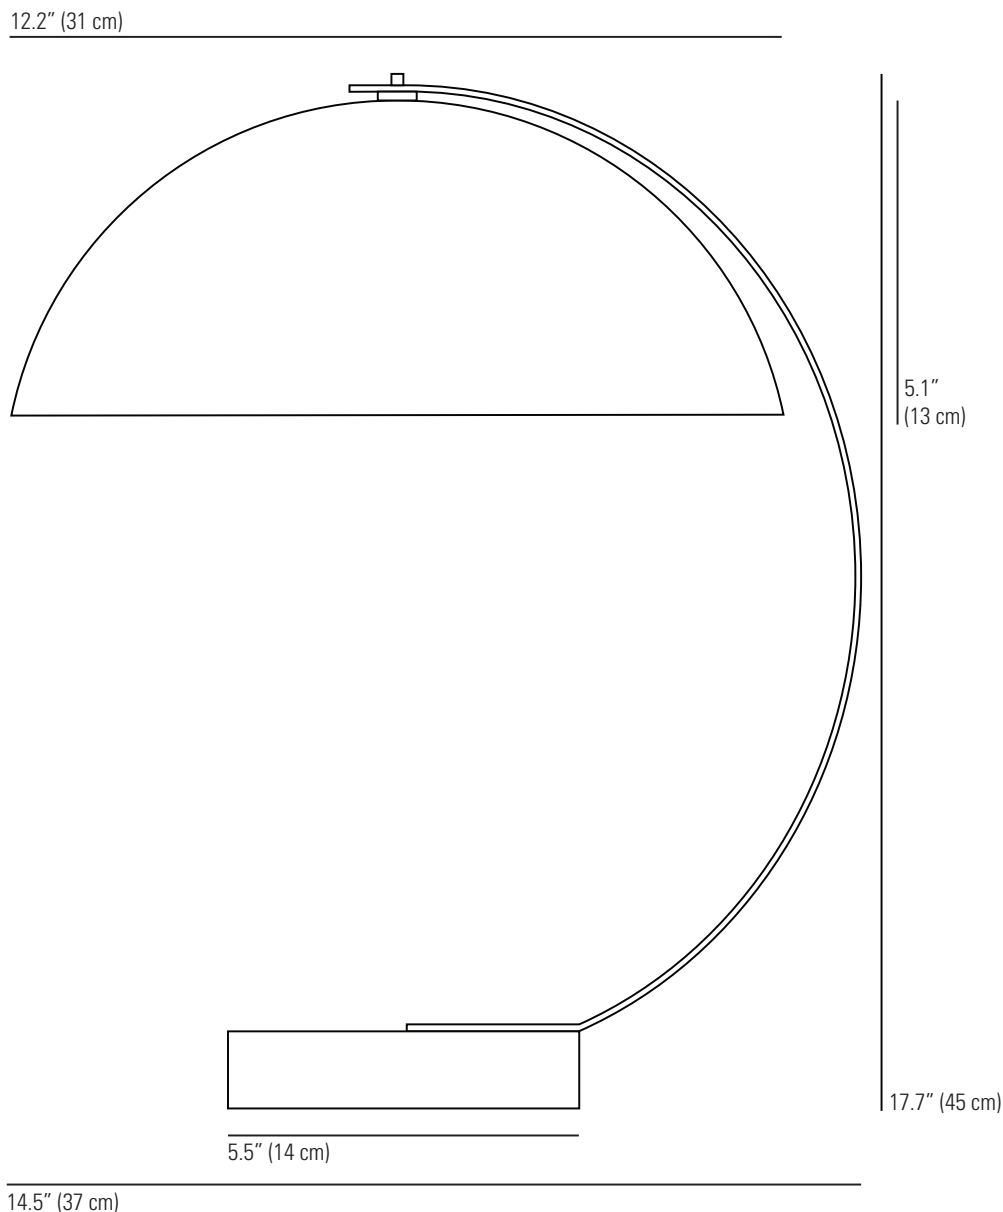

LONDON Table Light

Specifications

PRODUCT CODE:	US-FT462
BULB CAP:	E26
MAX WATTAGE:	60W
VOLTAGE:	120V (AC)
BULB TYPE:	A
IP RATING:	IP20

MATERIAL(S):	ALUMINIUM, CHROME/COPPER PLATED
AVAILABLE FINISH:	BLACK/PUTTY GREY/YELLOW, CHROME/COPPER (BLACK ONLY) BASE & ARM
CABLE COLOUR:	BLACK/GREY/YELLOW COTTON BRAID