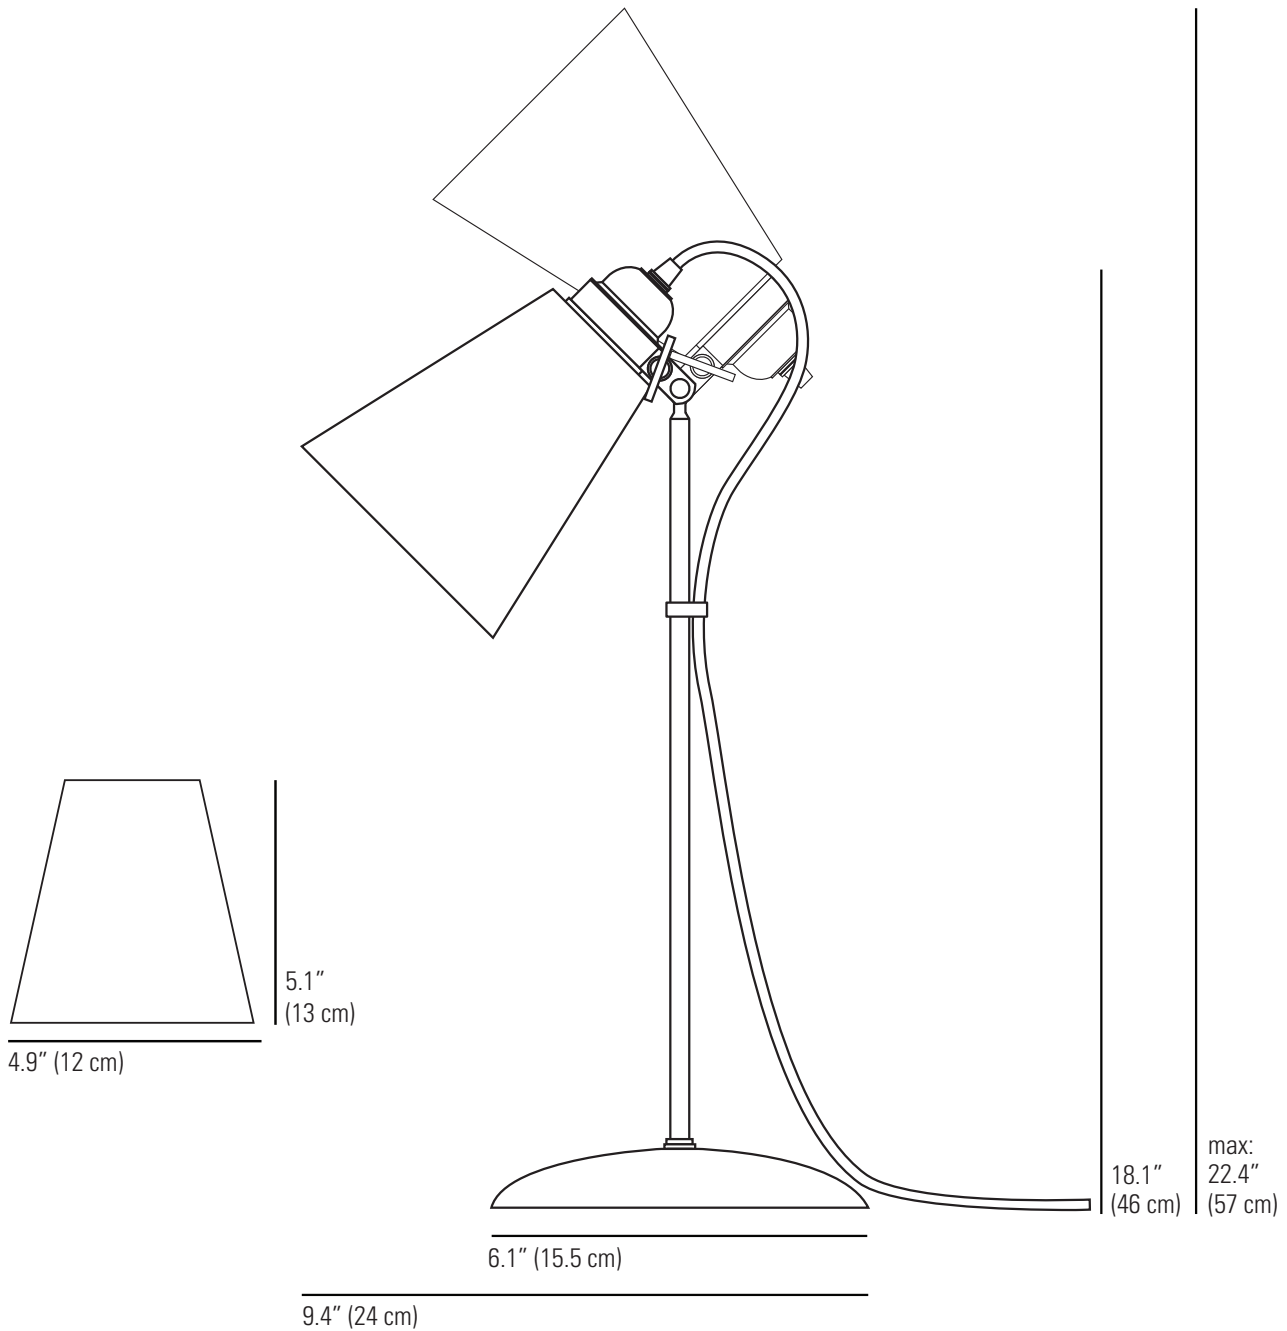

# HECTOR Medium Pleat Table Light

## Specifications

PRODUCT CODE:	US-FT380	IP RATING:	IP20
BULB CAP:	E26	MATERIAL(S):	BONE CHINA, CHROME
MAX WATTAGE:	40W	AVAILABLE FINISH:	NATURAL BONE CHINA, SATIN CHROME STEM
VOLTAGE:	120V (AC)	CABLE COLOUR:	SAND & TAUPE COTTON BRAID
BULB TYPE:	A		