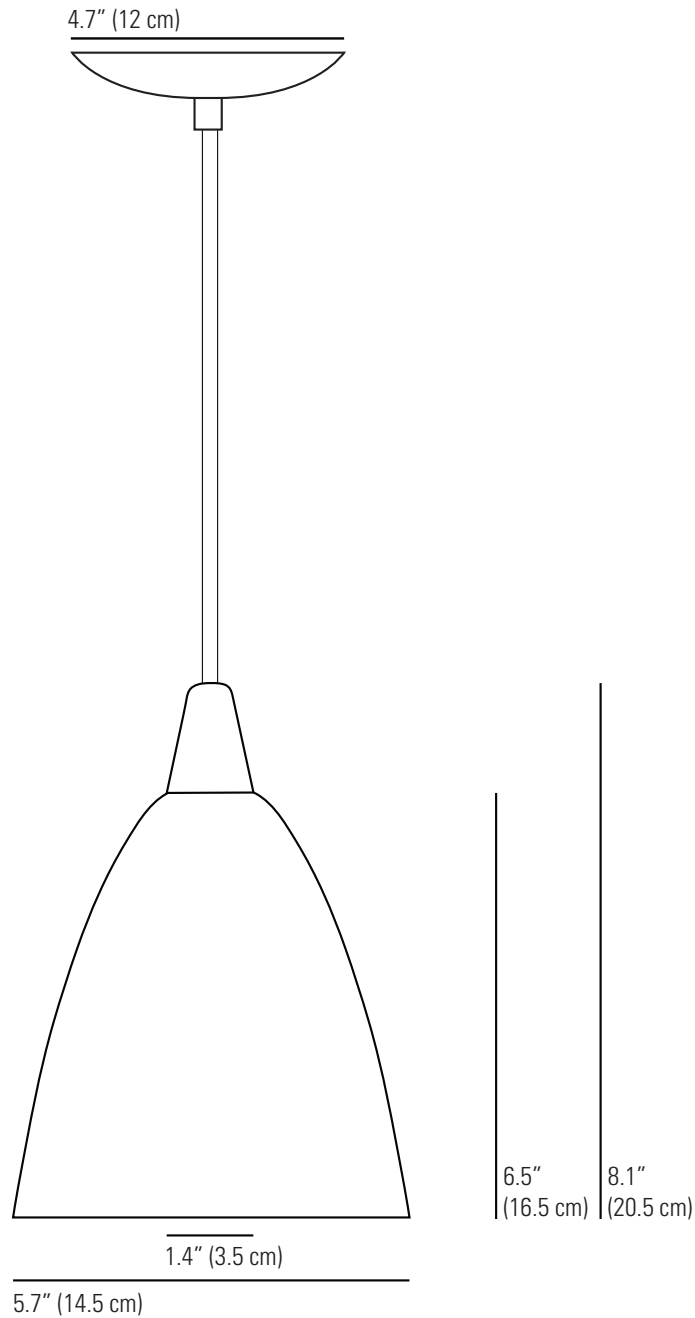

# HECTOR SIZE 2 Pendant Light

## Specifications

PRODUCT CODE:	US-FP132
BULB CAP:	E26
MAX WATTAGE:	60W
VOLTAGE:	120V (AC)
BULB TYPE:	A
IP RATING:	IP20

MATERIAL(S):	BONE CHINA
AVAILABLE FINISH:	NATURAL BONE CHINA
CABLE LENGTH:	59" (150 CM)
CABLE COLOUR:	SAND & TAUPE COTTON BRAID