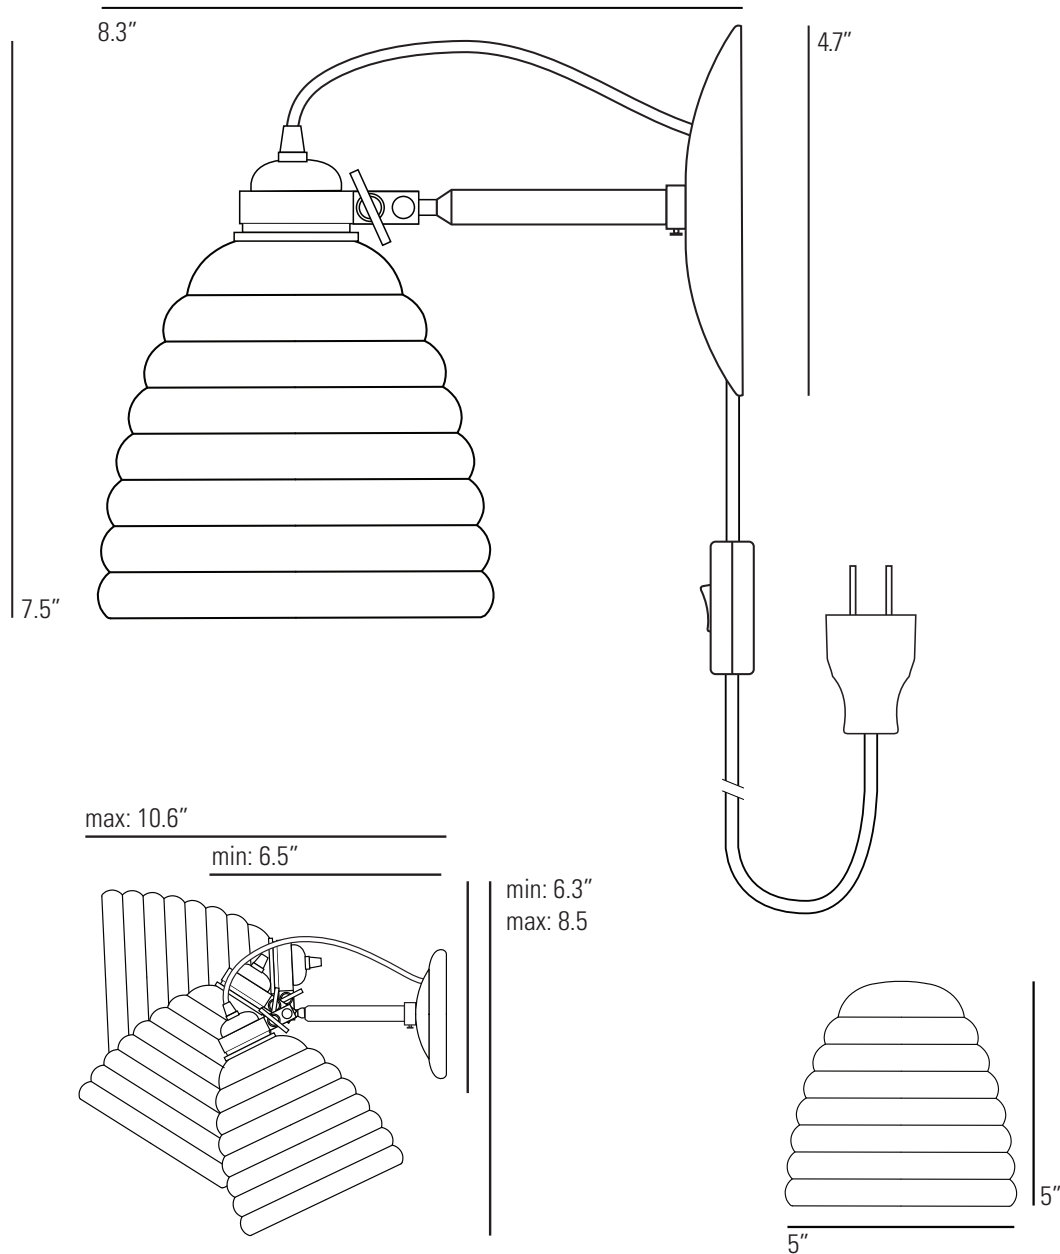

# HECTOR BIBUNDUM Wall PSC Light

## Specifications

PRODUCT CODE:	US-FW504
BULB CAP:	E26
MAX WATTAGE:	40W
VOLTAGE:	120V (AC)
BULB TYPE:	A
IP RATING:	IP20

MATERIAL:	BONE CHINA, BRASS
AVAILABLE FINISH:	NATURAL BONE CHINA SHADE & BASE, SATIN CHROME STEM
CABLE LENGTH:	TOTAL 98" BASE TO SWITCH: 13.8" SWITCH TO PLUG: 75"
CABLE COLOUR:	RED/TURQUOISE/YELLOW COTTON BRAID