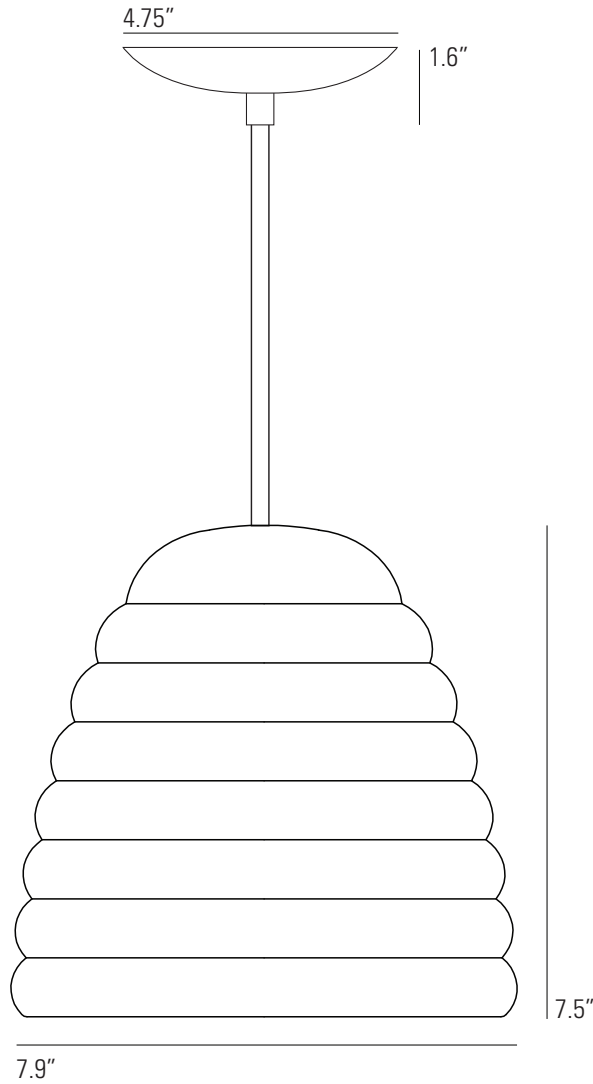

HECTOR BIBENDUM Size 2 Pendant Light

Specifications

| | | | |
|---------------|-----------|-------------------|--------------------------------------|
| PRODUCT CODE: | US-FP500 | MATERIAL(S): | BONE CHINA |
| BULB CAP: | E26 | AVAILABLE FINISH: | NATURAL BONE CHINA |
| MAX WATTAGE: | 60W | CABLE LENGTH: | 60" |
| VOLTAGE: | 120V (AC) | CABLE COLOUR: | RED/TURQUOISE/YELLOW COTTON BRAID |
| BULB TYPE: | A | | |
| IP RATING: | IP20 | | |